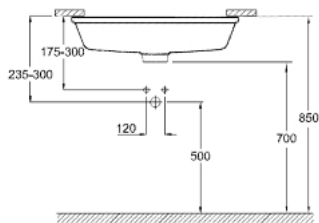

39 480 00H CUBE CERAMIC UNDER-COUNTER WASH BASIN 50

PRODUCT DESCRIPTION

- Colour: alpine white
- installation from below
- with overflow
- 492 x 370 mm
- including fixation set
- sanitary ware
- GROHE HyperClean anti-bacterial glazing
- GROHE AquaCeramic antistick coating

39 480 00H **CUBE CERAMIC UNDER-COUNTER WASH BASIN 50**

SPARE PARTS, March 2017 – now

1: Mounting set (Spare part-nr. 49518000)