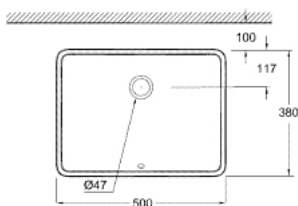

39 480 00H CUBE CERAMIC UNDER-COUNTER WASH BASIN 50

PRODUCT DESCRIPTION

- Colour: alpine white
- installation from below
- with overflow
- 492 x 370 mm
- including fixation set
- sanitary ware
- GROHE HyperClean anti-bacterial glazing
- GROHE AquaCeramic antistick coating

39 480 00H **CUBE CERAMIC UNDER-COUNTER WASH BASIN 50**

SPARE PARTS, March 2017 – now

1: Mounting set (Spare part-nr. 49518000)