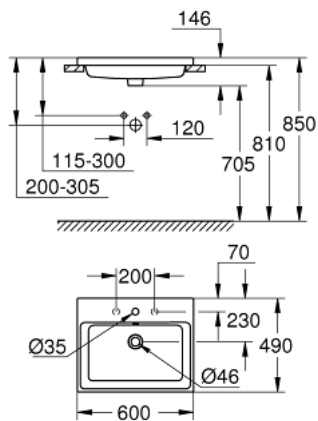

39 479 00H CUBE CERAMIC COUNTER BASIN 60

PRODUCT DESCRIPTION

- Colour: alpine white
- flat back side glazed
- built-in
- 1 hole punched, 2 holes pre-punched
- with overflow
- 600 x 490 mm
- including fixation set
- sanitary ware
- GROHE HyperClean anti-bacterial glazing
- GROHE AquaCeramic antistick coating

39 479 00H CUBE CERAMIC COUNTER BASIN 60

SPARE PARTS, March 2017 – now

1: Mounting set (Spare part-nr. 49512000)