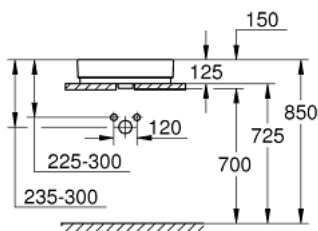

39 478 00H CUBE CERAMIC COUNTER TOP BASIN 50

PRODUCT DESCRIPTION

- Colour: alpine white
- flat back side glazed
- 1 hole punched, 2 holes pre-punched
- with overflow
- 500 x 490 mm
- including fixation set
- sanitary ware
- GROHE HyperClean anti-bacterial glazing
- GROHE AquaCeramic antistick coating

39 478 00H CUBE CERAMIC COUNTER TOP BASIN 50

SPARE PARTS, March 2017 – now

1: Mounting set (Spare part-nr. 49512000)