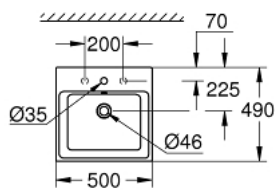

39 478 00H CUBE CERAMIC COUNTER TOP BASIN 50

PRODUCT DESCRIPTION

- Colour: alpine white
- flat back side glazed
- 1 hole punched, 2 holes pre-punched
- with overflow
- 500 x 490 mm
- including fixation set
- sanitary ware
- GROHE HyperClean anti-bacterial glazing
- GROHE AquaCeramic antistick coating

39 478 00H CUBE CERAMIC COUNTER TOP BASIN 50

SPARE PARTS, March 2017 – now

1: Mounting set (Spare part-nr. 49512000)