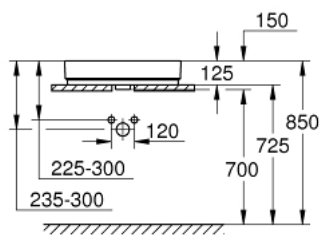

39 477 00H CUBE CERAMIC COUNTER TOP BASIN 60

PRODUCT DESCRIPTION

- Colour: alpine white
- flat back side glazed
- 1 hole punched, 2 holes pre-punched
- with overflow
- 600 x 490 mm
- including fixation set
- sanitary ware
- GROHE HyperClean anti-bacterial glazing
- GROHE AquaCeramic antistick coating

39 477 00H CUBE CERAMIC COUNTER TOP BASIN 60

SPARE PARTS, March 2017 – now

1: Mounting set (Spare part-nr. 49512000)