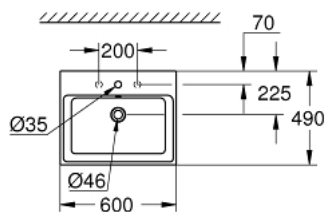

39 477 00H CUBE CERAMIC COUNTER TOP BASIN 60

PRODUCT DESCRIPTION

- Colour: alpine white
- flat back side glazed
- 1 hole punched, 2 holes pre-punched
- with overflow
- 600 x 490 mm
- including fixation set
- sanitary ware
- GROHE HyperClean anti-bacterial glazing
- GROHE AquaCeramic antistick coating

39 477 00H CUBE CERAMIC COUNTER TOP BASIN 60

SPARE PARTS, March 2017 – now

1: Mounting set (Spare part-nr. 49512000)