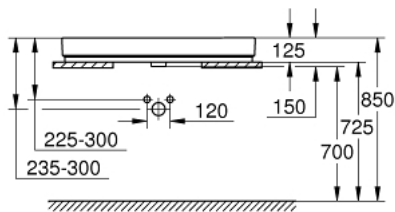

39 475 00H CUBE CERAMIC COUNTER TOP BASIN 100

PRODUCT DESCRIPTION

- Colour: alpine white
- flat back side glazed
- 1 hole punched, 2 holes pre-punched
- with overflow
- 1000 x 490 mm
- including fixation set
- sanitary ware
- GROHE HyperClean anti-bacterial glazing
- GROHE AquaCeramic antistick coating

39 475 00H **CUBE CERAMIC COUNTER TOP BASIN 100**

SPARE PARTS, March 2017 – now

1: Mounting set (Spare part-nr. 49512000)