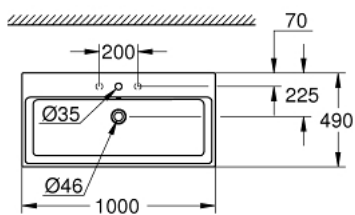

39 475 00H CUBE CERAMIC COUNTER TOP BASIN 100

PRODUCT DESCRIPTION

- Colour: alpine white
- flat back side glazed
- 1 hole punched, 2 holes pre-punched
- with overflow
- 1000 x 490 mm
- including fixation set
- sanitary ware
- GROHE HyperClean anti-bacterial glazing
- GROHE AquaCeramic antistick coating

39 475 00H **CUBE CERAMIC COUNTER TOP BASIN 100**

SPARE PARTS, March 2017 – now

1: Mounting set (Spare part-nr. 49512000)