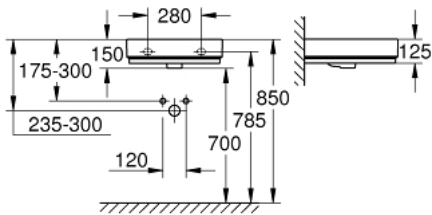

39 474 00H CUBE CERAMIC WASH BASIN 50

PRODUCT DESCRIPTION

- Colour: alpine white
- wall hung
- 1 hole punched, 2 holes pre-punched
- with overflow
- 500 x 490 mm
- sanitary ware
- GROHE HyperClean anti-bacterial glazing
- GROHE AquaCeramic antistick coating