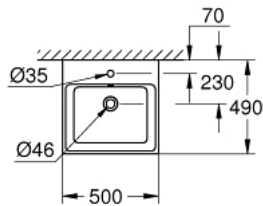

39 474 00H CUBE CERAMIC WASH BASIN 50

PRODUCT DESCRIPTION

- Colour: alpine white
- wall hung
- 1 hole punched, 2 holes pre-punched
- with overflow
- 500 x 490 mm
- sanitary ware
- GROHE HyperClean anti-bacterial glazing
- GROHE AquaCeramic antistick coating