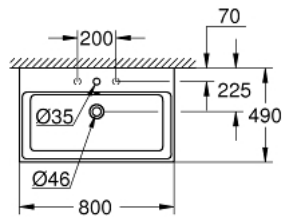

39 469 00H CUBE CERAMIC WASH BASIN 80

PRODUCT DESCRIPTION

- Colour: alpine white
- wall hung
- 1 hole punched, 2 holes pre-punched
- with overflow
- 800 x 490 mm
- sanitary ware
- GROHE HyperClean anti-bacterial glazing
- GROHE AquaCeramic antistick coating