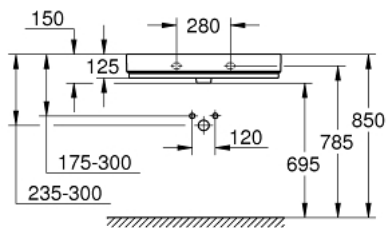

39 469 00H CUBE CERAMIC WASH BASIN 80

PRODUCT DESCRIPTION

- Colour: alpine white
- wall hung
- 1 hole punched, 2 holes pre-punched
- with overflow
- 800 x 490 mm
- sanitary ware
- GROHE HyperClean anti-bacterial glazing
- GROHE AquaCeramic antistick coating