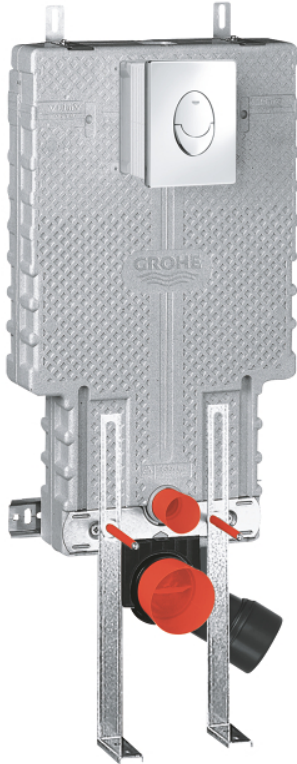

39 452 00D UNISSET 3-IN-1 SET FOR WC

PRODUCT DESCRIPTION

- Colour: chrome
- with flushing cistern GD 2, 3 - 4.5 l
- Uniset element for WC (38 643 001)
- Skate Air flush plate, chrome, vertical installation (38 505 000)
- support feet (37 304 000)

39 452 00D UNISSET 3-IN-1 SET FOR WC

SPARE PARTS, November 2021 – now

- 1: Threaded bolt (Spare part-nr. 4276400M)
- 2: WC inlet and outlet connecting set (Spare part-nr. 37311K00)
- 2.1: Basin fastening (Spare part-nr. 43511SH0)
- 2.2: Connector (Spare part-nr. 37119000)
- 3: PP-outlet bend Ø 90 mm (Spare part-nr. 42327000)
- 4: 4" Outlet Adaptor for Rapid SL (Spare part-nr. 42242000)
- 5: Support for outlet bend (Spare part-nr. 42243000)
- 6: Revision shaft

(Spare part-nr. 66783000)

- 7: Filling valve (Spare part-nr. 37095000)
- 7.1: Lever (Spare part-nr. 43734000)
- 7.1.1: Seal (Spare part-nr. 4377000M)
- 7.2: Valve head (Spare part-nr. 43536000)
- 7.3: Membrane (Spare part-nr. 4375800M)
- 7.4: Screw cap (Spare part-nr. 43735000)
- 7.5: Valve FLOAT, 5 pcs.. (Spare part-nr. 4379100M)
- 7.6: Set of seals (Spare part-nr. 43722000)*
- 8: Support device (Spare part-nr. 42246000)
- 9: Tube (Spare part-nr. 42233000)
- 9.1: Sealing washer (Spare part-nr. 0319100M)
- 10: Dual Flush discharge valve AV1 (Spare part-nr. 42320000)
- 10.1: Extension for overflow pipe (Spare part-nr. 42313000)
- 10.2: Pneumatic hose (Spare part-nr. 42319000)
- 10.3: Seal (Spare part-nr. 42310000)
- 11: Valve seat for GD2 (Spare part-nr. 42315000)
- 12: Flush plate (Spare part-nr. 38505000)
- 12.1: Screw (Spare part-nr. 6636200M)
- 12.2: Mounting frame (Spare part-nr. 43207000)
- 12.3: Fixing set (Spare part-nr. 4308500M)*
- 12.4: Fixing set (Spare part-nr. 4215800M)*
- 13: Support feet (Spare part-nr. 37304000)*
- 14: Water connection (Spare part-nr. 48561000)
- 15: Flow restrictor