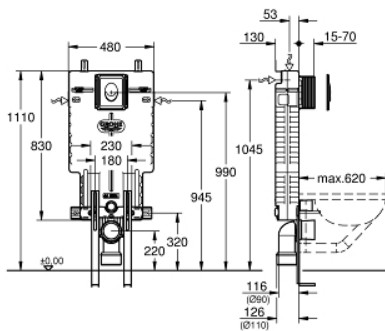

39 452 00D UNISSET 3-IN-1 SET FOR WC

PRODUCT DESCRIPTION

- Colour: chrome
- with flushing cistern GD 2, 3 - 4.5 l
- Uniset element for WC (38 643 001)
- Skate Air flush plate, chrome, vertical installation (38 505 000)
- support feet (37 304 000)

39 452 00D UNISSET 3-IN-1 SET FOR WC

SPARE PARTS, November 2021 – now

- 1: Threaded bolt (Spare part-nr. 4276400M)
- 2: WC inlet and outlet connecting set (Spare part-nr. 37311K00)
- 2.1: Basin fastening (Spare part-nr. 43511SH0)
- 2.2: Connector (Spare part-nr. 37119000)
- 3: PP-outlet bend Ø 90 mm (Spare part-nr. 42327000)
- 4: 4" Outlet Adaptor for Rapid SL (Spare part-nr. 42242000)
- 5: Support for outlet bend (Spare part-nr. 42243000)
- 6: Revision shaft

(Spare part-nr. 66783000)

- 7: Filling valve (Spare part-nr. 37095000)
- 7.1: Lever (Spare part-nr. 43734000)
- 7.1.1: Seal (Spare part-nr. 4377000M)
- 7.2: Valve head (Spare part-nr. 43536000)
- 7.3: Membrane (Spare part-nr. 4375800M)
- 7.4: Screw cap (Spare part-nr. 43735000)
- 7.5: Valve FLOAT, 5 pcs.. (Spare part-nr. 4379100M)
- 7.6: Set of seals (Spare part-nr. 43722000)*
- 8: Support device (Spare part-nr. 42246000)
- 9: Tube (Spare part-nr. 42233000)
- 9.1: Sealing washer (Spare part-nr. 0319100M)
- 10: Dual Flush discharge valve AV1 (Spare part-nr. 42320000)
- 10.1: Extension for overflow pipe (Spare part-nr. 42313000)
- 10.2: Pneumatic hose (Spare part-nr. 42319000)
- 10.3: Seal (Spare part-nr. 42310000)
- 11: Valve seat for GD2 (Spare part-nr. 42315000)
- 12: Flush plate (Spare part-nr. 38505000)
- 12.1: Screw (Spare part-nr. 6636200M)
- 12.2: Mounting frame (Spare part-nr. 43207000)
- 12.3: Fixing set (Spare part-nr. 4308500M)*
- 12.4: Fixing set (Spare part-nr. 4215800M)*
- 13: Support feet (Spare part-nr. 37304000)*
- 14: Water connection (Spare part-nr. 48561000)
- 15: Flow restrictor