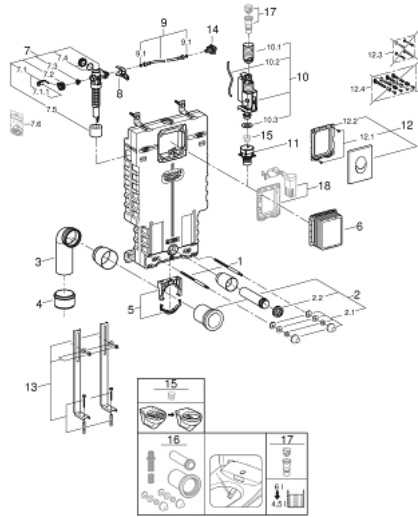

39 452 00D UNISSET 3-IN-1 SET FOR WC

PRODUCT DESCRIPTION

- Colour: chrome
- with flushing cistern GD 2, 3 - 4.5 l
- Uniset element for WC (38 643 001)
- Skate Air flush plate, chrome, vertical installation (38 505 000)
- support feet (37 304 000)

39 452 00D UNISSET 3-IN-1 SET FOR WC

SPARE PARTS, November 2021 – now

- 1: Threaded bolt (Spare part-nr. 4276400M)
- 2: WC inlet and outlet connecting set (Spare part-nr. 37311K00)
- 2.1: Basin fastening (Spare part-nr. 43511SH0)
- 2.2: Connector (Spare part-nr. 37119000)
- 3: PP-outlet bend Ø 90 mm (Spare part-nr. 42327000)
- 4: 4" Outlet Adaptor for Rapid SL (Spare part-nr. 42242000)
- 5: Support for outlet bend (Spare part-nr. 42243000)
- 6: Revision shaft

(Spare part-nr. 66783000)

- 7: Filling valve (Spare part-nr. 37095000)
- 7.1: Lever (Spare part-nr. 43734000)
- 7.1.1: Seal (Spare part-nr. 4377000M)
- 7.2: Valve head (Spare part-nr. 43536000)
- 7.3: Membrane (Spare part-nr. 4375800M)
- 7.4: Screw cap (Spare part-nr. 43735000)
- 7.5: Valve FLOAT, 5 pcs.. (Spare part-nr. 4379100M)
- 7.6: Set of seals (Spare part-nr. 43722000)*
- 8: Support device (Spare part-nr. 42246000)
- 9: Tube (Spare part-nr. 42233000)
- 9.1: Sealing washer (Spare part-nr. 0319100M)
- 10: Dual Flush discharge valve AV1 (Spare part-nr. 42320000)
- 10.1: Extension for overflow pipe (Spare part-nr. 42313000)
- 10.2: Pneumatic hose (Spare part-nr. 42319000)
- 10.3: Seal (Spare part-nr. 42310000)
- 11: Valve seat for GD2 (Spare part-nr. 42315000)
- 12: Flush plate (Spare part-nr. 38505000)
- 12.1: Screw (Spare part-nr. 6636200M)
- 12.2: Mounting frame (Spare part-nr. 43207000)
- 12.3: Fixing set (Spare part-nr. 4308500M)*
- 12.4: Fixing set (Spare part-nr. 4215800M)*
- 13: Support feet (Spare part-nr. 37304000)*
- 14: Water connection (Spare part-nr. 48561000)
- 15: Flow restrictor