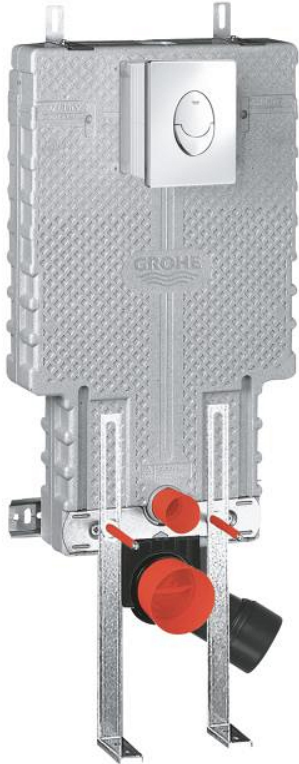

39 452 000 UNISSET 3-IN-1 SET FOR WC

PRODUCT DESCRIPTION

- Colour: chrome
- with flushing cistern GD 2
- Uniset element for WC (38 643 001)
- Skate Air flush plate, chrome, vertical installation (38 505 000)
- support feet (37 304 000)

39 452 000 UNISSET 3-IN-1 SET FOR WC

SPARE PARTS, November 2021 – now

- 1: Threaded bolt (Spare part-nr. 4276400M)
- 2: WC inlet and outlet connecting set (Spare part-nr. 37311K00)
- 2.1: Basin fastening (Spare part-nr. 43511SH0)
- 2.2: Connector (Spare part-nr. 37119000)
- 3: PP-outlet bend Ø 90 mm (Spare part-nr. 42327000)
- 4: 4" Outlet Adaptor for Rapid SL (Spare part-nr. 42242000)
- 5: Support for outlet bend (Spare part-nr. 42243000)
- 6: Revision shaft

(Spare part-nr. 66783000)

- 7: Filling valve (Spare part-nr. 37095000)
- 7.1: Lever (Spare part-nr. 43734000)
- 7.1.1: Seal (Spare part-nr. 4377000M)
- 7.2: Valve head (Spare part-nr. 43536000)
- 7.3: Membrane (Spare part-nr. 4375800M)
- 7.4: Screw cap (Spare part-nr. 43735000)
- 7.5: Valve FLOAT, 5 pcs.. (Spare part-nr. 4379100M)
- 7.6: Set of seals (Spare part-nr. 43722000)*
- 8: Support device (Spare part-nr. 42246000)
- 9: Tube (Spare part-nr. 42233000)
- 9.1: Sealing washer (Spare part-nr. 0319100M)
- 10: Dual Flush discharge valve AV1 (Spare part-nr. 42320000)
- 10.1: Extension for overflow pipe (Spare part-nr. 42313000)
- 10.2: Pneumatic hose (Spare part-nr. 42319000)
- 10.3: Seal (Spare part-nr. 42310000)
- 11: Valve seat for GD2 (Spare part-nr. 42315000)
- 12: Flush plate (Spare part-nr. 38505000)
- 12.1: Screw (Spare part-nr. 6636200M)
- 12.2: Mounting frame (Spare part-nr. 43207000)
- 12.3: Fixing set (Spare part-nr. 4308500M)*
- 12.4: Fixing set (Spare part-nr. 4215800M)*
- 13: Support feet (Spare part-nr. 37304000)*
- 14: Water connection (Spare part-nr. 48561000)
- 15: Flow restrictor