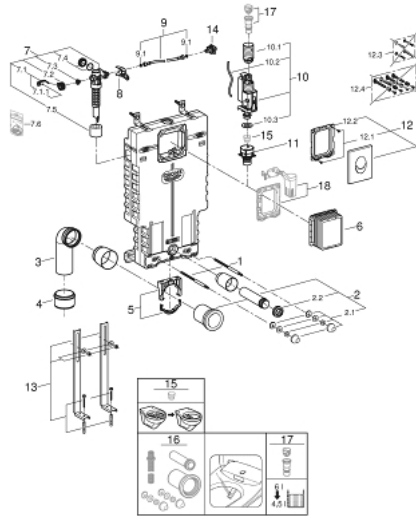

39 452 000 UNISSET 3-IN-1 SET FOR WC

PRODUCT DESCRIPTION

- Colour: chrome
- with flushing cistern GD 2
- Uniset element for WC (38 643 001)
- Skate Air flush plate, chrome, vertical installation (38 505 000)
- support feet (37 304 000)

39 452 000 UNISSET 3-IN-1 SET FOR WC

SPARE PARTS, November 2021 – now

- 1: Threaded bolt (Spare part-nr. 4276400M)
- 2: WC inlet and outlet connecting set (Spare part-nr. 37311K00)
- 2.1: Basin fastening (Spare part-nr. 43511SH0)
- 2.2: Connector (Spare part-nr. 37119000)
- 3: PP-outlet bend Ø 90 mm (Spare part-nr. 42327000)
- 4: 4" Outlet Adaptor for Rapid SL (Spare part-nr. 42242000)
- 5: Support for outlet bend (Spare part-nr. 42243000)
- 6: Revision shaft

(Spare part-nr. 66783000)

- 7: Filling valve (Spare part-nr. 37095000)
- 7.1: Lever (Spare part-nr. 43734000)
- 7.1.1: Seal (Spare part-nr. 4377000M)
- 7.2: Valve head (Spare part-nr. 43536000)
- 7.3: Membrane (Spare part-nr. 4375800M)
- 7.4: Screw cap (Spare part-nr. 43735000)
- 7.5: Valve FLOAT, 5 pcs.. (Spare part-nr. 4379100M)
- 7.6: Set of seals (Spare part-nr. 43722000)*
- 8: Support device (Spare part-nr. 42246000)
- 9: Tube (Spare part-nr. 42233000)
- 9.1: Sealing washer (Spare part-nr. 0319100M)
- 10: Dual Flush discharge valve AV1 (Spare part-nr. 42320000)
- 10.1: Extension for overflow pipe (Spare part-nr. 42313000)
- 10.2: Pneumatic hose (Spare part-nr. 42319000)
- 10.3: Seal (Spare part-nr. 42310000)
- 11: Valve seat for GD2 (Spare part-nr. 42315000)
- 12: Flush plate (Spare part-nr. 38505000)
- 12.1: Screw (Spare part-nr. 6636200M)
- 12.2: Mounting frame (Spare part-nr. 43207000)
- 12.3: Fixing set (Spare part-nr. 4308500M)*
- 12.4: Fixing set (Spare part-nr. 4215800M)*
- 13: Support feet (Spare part-nr. 37304000)*
- 14: Water connection (Spare part-nr. 48561000)
- 15: Flow restrictor