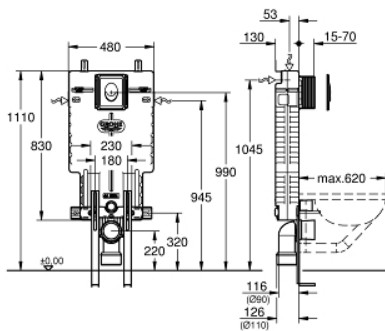

39 452 000 UNISSET 3-IN-1 SET FOR WC

PRODUCT DESCRIPTION

- Colour: chrome
- with flushing cistern GD 2
- Uniset element for WC (38 643 001)
- Skate Air flush plate, chrome, vertical installation (38 505 000)
- support feet (37 304 000)

39 452 000 UNISSET 3-IN-1 SET FOR WC

SPARE PARTS, November 2021 – now

- 1: Threaded bolt (Spare part-nr. 4276400M)
- 2: WC inlet and outlet connecting set (Spare part-nr. 37311K00)
- 2.1: Basin fastening (Spare part-nr. 43511SH0)
- 2.2: Connector (Spare part-nr. 37119000)
- 3: PP-outlet bend Ø 90 mm (Spare part-nr. 42327000)
- 4: 4" Outlet Adaptor for Rapid SL (Spare part-nr. 42242000)
- 5: Support for outlet bend (Spare part-nr. 42243000)
- 6: Revision shaft

(Spare part-nr. 66783000)

- 7: Filling valve (Spare part-nr. 37095000)
- 7.1: Lever (Spare part-nr. 43734000)
- 7.1.1: Seal (Spare part-nr. 4377000M)
- 7.2: Valve head (Spare part-nr. 43536000)
- 7.3: Membrane (Spare part-nr. 4375800M)
- 7.4: Screw cap (Spare part-nr. 43735000)
- 7.5: Valve FLOAT, 5 pcs.. (Spare part-nr. 4379100M)
- 7.6: Set of seals (Spare part-nr. 43722000)*
- 8: Support device (Spare part-nr. 42246000)
- 9: Tube (Spare part-nr. 42233000)
- 9.1: Sealing washer (Spare part-nr. 0319100M)
- 10: Dual Flush discharge valve AV1 (Spare part-nr. 42320000)
- 10.1: Extension for overflow pipe (Spare part-nr. 42313000)
- 10.2: Pneumatic hose (Spare part-nr. 42319000)
- 10.3: Seal (Spare part-nr. 42310000)
- 11: Valve seat for GD2 (Spare part-nr. 42315000)
- 12: Flush plate (Spare part-nr. 38505000)
- 12.1: Screw (Spare part-nr. 6636200M)
- 12.2: Mounting frame (Spare part-nr. 43207000)
- 12.3: Fixing set (Spare part-nr. 4308500M)*
- 12.4: Fixing set (Spare part-nr. 4215800M)*
- 13: Support feet (Spare part-nr. 37304000)*
- 14: Water connection (Spare part-nr. 48561000)
- 15: Flow restrictor