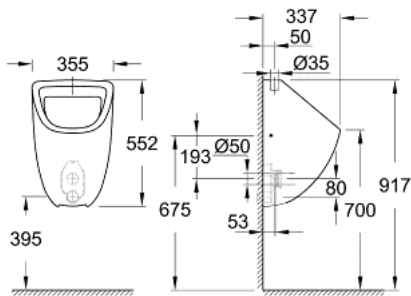

39 439 000 **BAU CERAMIC URINAL**

PRODUCT DESCRIPTION

- Colour: alpine white
- top inlet
- class 1, full flush 1 l
- including fixation set
- sanitary ware
- for installation please order urinal trap 39 732 000 (horizontal outlet) or 39 733 000 (vertical outlet), sold separately

39 439 000 **BAU CERAMIC URINAL**

SPARE PARTS, June 2016 – now

1: Mounting set (Spare part-nr. 49025000)