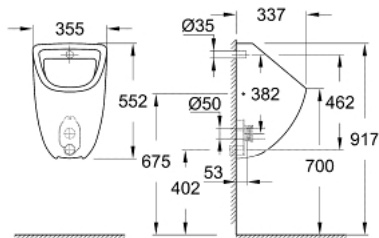

### PRODUCT DESCRIPTION

- Colour: alpine white
- concealed inlet
- class 1, full flush 1 l
- including fixation set
- sanitary ware
- for installation please order urinal trap 39 732 000 (horizontal outlet) or 39 733 000 (vertical outlet), sold separately

## 39 438 000 **BAU CERAMIC URINAL**

**SPARE PARTS**, June 2016 – now

1: Mounting set (Spare part-nr. 49025000)