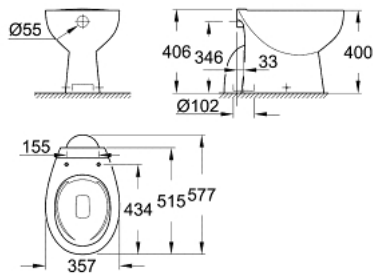

39 431 000 BAU CERAMIC FLOOR STANDING WC

PRODUCT DESCRIPTION

- Colour: alpine white
- wash down
- rimless
- vertical outlet
- class 1, full flush 6 l according to EN997
- flushes with 3 l for small flush
- including fixation set
- sanitary ware
- compatible with seat and cover 39 492 000 (standard), 39 493 000 (soft close) and 39 898 000 (slim seat soft close)

39 431 000 **BAU CERAMIC FLOOR STANDING WC**

SPARE PARTS, June 2016 – now

1: Mounting set (Spare part-nr. 49516000)