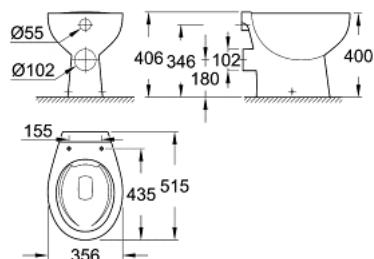

39 430 000 BAU CERAMIC FLOOR STANDING WC

PRODUCT DESCRIPTION

- Colour: alpine white
- wash down
- rimless
- horizontal outlet
- class 1, full flush 6 l according to EN997
- flushes with 3 l for small flush
- including fixation set
- sanitary ware
- compatible with seat and cover 39 492 000 (standard), 39 493 000 (soft close) and 39 898 000 (slim seat soft close)

39 430 000 **BAU CERAMIC FLOOR STANDING WC**

SPARE PARTS, June 2016 – now

1: Mounting set (Spare part-nr. 49516000)