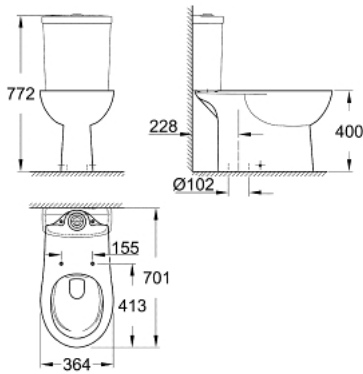

## 39 429 000 BAU CERAMIC FLOOR STANDING WC FOR CLOSE COUPLED COMBINATION

### PRODUCT DESCRIPTION

- Colour: alpine white
- wash down
- rimless
- vertical outlet, concealed
- class 1, full flush 6 l according to EN997
- flushes with 3 l for small flush
- including fixation set
- cistern to be ordered separately
- sanitary ware
- compatible with seat and cover 39 492 000 (standard), 39 493 000 (soft close) and 39 923 000 (slim seat soft close)