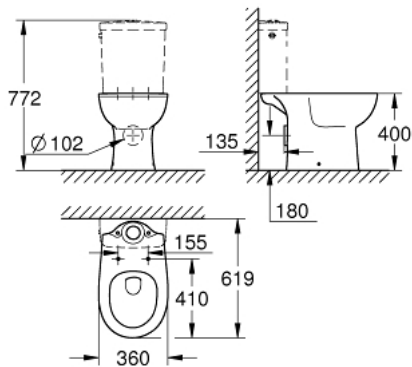

## 39 428 000 BAU CERAMIC FLOOR STANDING WC FOR CLOSE COUPLED COMBINATION

### PRODUCT DESCRIPTION

- Colour: alpine white
- wash down
- boxed rim
- horizontal outlet
- class 1, full flush 6 l according to EN997
- flushes with 3 l for small flush
- including fixation set
- cistern to be ordered separately
- sanitary ware
- compatible with seat and cover 39 492 000 (standard) or 39 493 000 (soft close)

39 428 000 **BAU CERAMIC FLOOR STANDING WC FOR CLOSE COUPLED COMBINATION**

**SPARE PARTS**, June 2016 – now

1: Mounting set (Spare part-nr. 49516000)