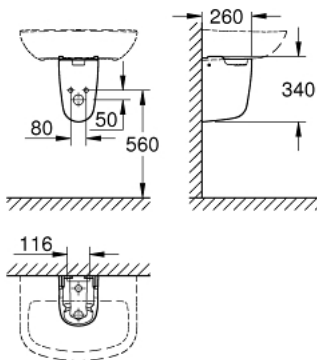

39 426 000 BAU CERAMIC HALF PEDESTAL

PRODUCT DESCRIPTION

- Colour: alpine white
- including fixation set
- sanitary ware
- suitable for all Bau and BauEdge Ceramic wash basins except 39 424 000 and 39 806 000

39 426 000 **BAU CERAMIC HALF PEDESTAL**

SPARE PARTS, June 2016 – now

1: Mounting set (Spare part-nr. 49025000)