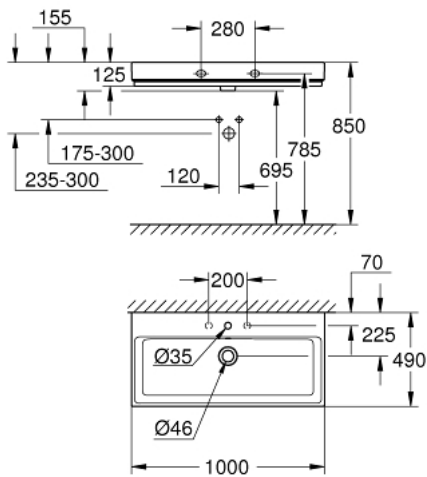

39 386 00H CUBE CERAMIC WASH BASIN 100

PRODUCT DESCRIPTION

- Colour: alpine white
- wall hung
- 1 hole punched, 2 holes pre-punched
- with overflow
- 1000 x 490 mm
- sanitary ware
- GROHE HyperClean anti-bacterial glazing
- GROHE AquaCeramic antistick coating