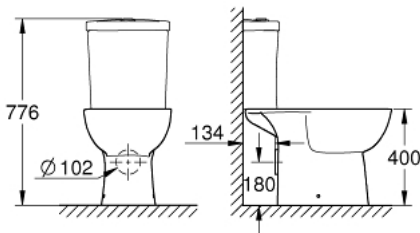

39 349 000 BAU CERAMIC FLOOR STANDING WC FOR CLOSE COUPLED COMBINATION

PRODUCT DESCRIPTION

- Colour: alpine white
- wash down
- rimless
- horizontal outlet
- class 1, full flush 6 l according to EN997
- flushes with 3 l for small flush
- including fixation set
- cistern to be ordered separately
- sanitary ware
- compatible with seat and cover 39 492 000 (standard), 39 493 000 (soft close) and 39 923 000 (slim seat soft close)

39 349 000 BAU CERAMIC FLOOR STANDING WC FOR CLOSE COUPLED COMBINATION

SPARE PARTS, March 2017 – now

1: Mounting set (Spare part-nr. 49516000)