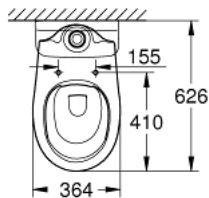

39 349 000 BAU CERAMIC FLOOR STANDING WC FOR CLOSE COUPLED COMBINATION

PRODUCT DESCRIPTION

- Colour: alpine white
- wash down
- rimless
- horizontal outlet
- class 1, full flush 6 l according to EN997
- flushes with 3 l for small flush
- including fixation set
- cistern to be ordered separately
- sanitary ware
- compatible with seat and cover 39 492 000 (standard), 39 493 000 (soft close) and 39 923 000 (slim seat soft close)

39 349 000 BAU CERAMIC FLOOR STANDING WC FOR CLOSE COUPLED COMBINATION

SPARE PARTS, March 2017 – now

1: Mounting set (Spare part-nr. 49516000)