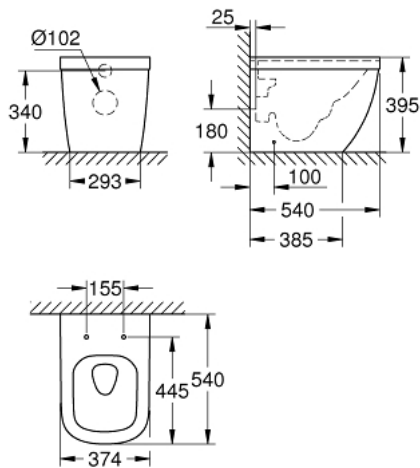

39 339 000 EURO CERAMIC FLOOR STANDING BACK TO WALL WC

PRODUCT DESCRIPTION

- Colour: alpine white
- horizontal outlet
- back to wall
- GROHE Triple Vortex flushing technology
- wash down
- rimless
- class 1, full flush 6 l, 5 l according to EN997
- flushes with 3 l for small flush
- including fixation set
- sanitary ware
- fully skirted with invisible fixation
- compatible with seat and cover 39 330 002 (soft close) and 39 331 002 (without soft close)

39 339 000 **EURO CERAMIC FLOOR STANDING BACK TO WALL WC**

SPARE PARTS, June 2016 – now

1: Mounting set (Spare part-nr. 49516000)