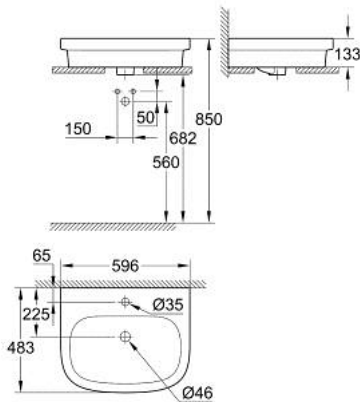

## 39 337 000 EURO CERAMIC COUNTER TOP BASIN 60

### PRODUCT DESCRIPTION

- Colour: alpine white
- 1 hole punched
- with overflow
- 596 x 483 mm
- sanitary ware

## 39 337 000 EURO CERAMIC COUNTER TOP BASIN 60

**SPARE PARTS**, June 2016 – now

1: Mounting set (Spare part-nr. 49512000)