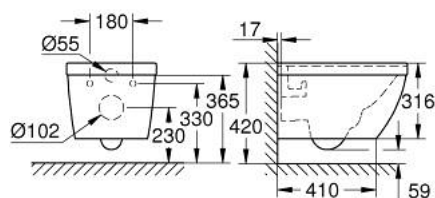

39 328 00H EURO CERAMIC WALL HUNG WC WITH HYPERCLEAN

PRODUCT DESCRIPTION

- Colour: alpine white
 - for concealed cistern
 - horizontal outlet
 - GROHE Triple Vortex flushing technology
 - wash down
 - rimless
 - flush volume 3/5 l
 - class 1, full flush 6 l, 5 l according to EN997
 - flushes with 3 l for small flush
 - including fixation set
 - sanitary ware
 - fully skirted with invisible fixation
 - GROHE HyperClean anti-bacterial glazing
 - GROHE AquaCeramic antistick coating
- compatible with seat and cover 39 330 002 (soft close) or 39 331 002 (standard)

39 328 00H EURO CERAMIC WALL HUNG WC WITH HYPERCLEAN

SPARE PARTS, October 2016 – now

1: Fixing set (Spare part-nr. 49510000)