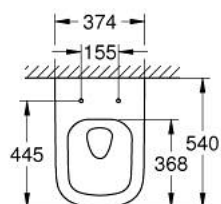

39 328 00H EURO CERAMIC WALL HUNG WC WITH HYPERCLEAN

PRODUCT DESCRIPTION

- Colour: alpine white
 - for concealed cistern
 - horizontal outlet
 - GROHE Triple Vortex flushing technology
 - wash down
 - rimless
 - flush volume 3/5 l
 - class 1, full flush 6 l, 5 l according to EN997
 - flushes with 3 l for small flush
 - including fixation set
 - sanitary ware
 - fully skirted with invisible fixation
 - GROHE HyperClean anti-bacterial glazing
 - GROHE AquaCeramic antistick coating
- compatible with seat and cover 39 330 002 (soft close) or 39 331 002 (standard)

39 328 00H EURO CERAMIC WALL HUNG WC WITH HYPERCLEAN

SPARE PARTS, October 2016 – now

1: Fixing set (Spare part-nr. 49510000)