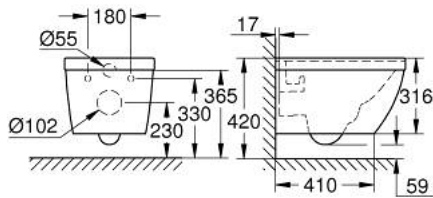

### PRODUCT DESCRIPTION

- Colour: alpine white
- for concealed cistern
- horizontal outlet
- GROHE Triple Vortex flushing technology
- wash down
- rimless
- flush volume 3/5 l
- class 1, full flush 6 l, 5 l according to EN997
- flushes with 3 l for small flush
- including fixation set
- sanitary ware
- fully skirted with invisible fixation
- compatible with seat and cover 39 330 002 (soft close) and 39 331 002 (without soft close)