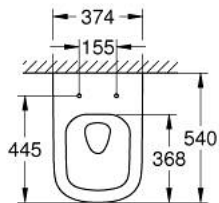

### PRODUCT DESCRIPTION

- Colour: alpine white
- for concealed cistern
- horizontal outlet
- GROHE Triple Vortex flushing technology
- wash down
- rimless
- flush volume 3/5 l
- class 1, full flush 6 l, 5 l according to EN997
- flushes with 3 l for small flush
- including fixation set
- sanitary ware
- fully skirted with invisible fixation
- compatible with seat and cover 39 330 002 (soft close) and 39 331 002 (without soft close)

## 39 328 000 EURO CERAMIC WALL HUNG WC

**SPARE PARTS**, June 2016 – now

1: Fixing set (Spare part-nr. 49510000)