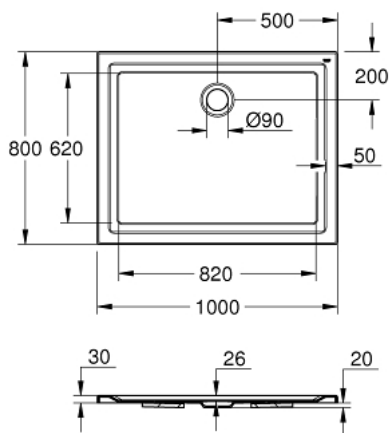

39 306 000 ACRYLIC SHOWER TRAY 800 X 1000

PRODUCT DESCRIPTION

- Colour: alpine white
- dimensions: 800 x 1000 mm
- depth: 30 mm
- material: acrylic
- diameter of waste outlet: 90 mm
- recommended GROHE waste sets: 49 533 000 (vertical) and 49 534 000 (horizontal), sold separately