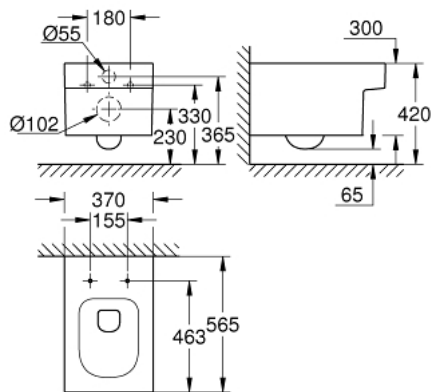

## 39 245 00H CUBE CERAMIC WALL HUNG WC

### PRODUCT DESCRIPTION

- Colour: alpine white
- for concealed cistern
- horizontal outlet
- wash down
- rimless
- class 1, full flush 6 l, 5 l according to EN997
- flushes with 3 l for small flush
- including fixation set
- sanitary ware
- fully skirted with invisible fixation
- GROHE HyperClean anti-bacterial glazing
- GROHE AquaCeramic antistick coating
- compatible with seat and cover 39 488 000 (soft close)