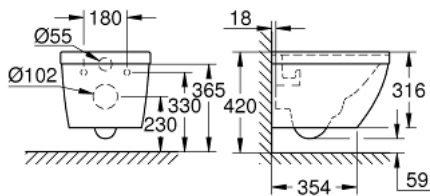

39 206 000 EURO CERAMIC WALL HUNG COMPACT WC

PRODUCT DESCRIPTION

- Colour: alpine white
- for concealed cistern
- horizontal outlet
- GROHE Triple Vortex flushing technology
- wash down
- rimless
- flush volume 3/5 l
- class 1, full flush 6 l, 5 l according to EN997
- flushes with 3 l for small flush
- 49 cm width
- including fixation set
- sanitary ware
- fully skirted with invisible fixation
- compatible with seat and cover 39 330 002 (soft close) and 39 331 002 (without soft close)

39 206 000 **EURO CERAMIC WALL HUNG COMPACT WC**

SPARE PARTS, June 2015 – now

1: Fixing set (Spare part-nr. 49024000)