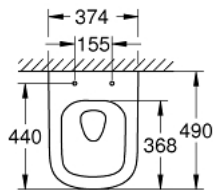

39 206 000 EURO CERAMIC WALL HUNG COMPACT WC

PRODUCT DESCRIPTION

- Colour: alpine white
- for concealed cistern
- horizontal outlet
- GROHE Triple Vortex flushing technology
- wash down
- rimless
- flush volume 3/5 l
- class 1, full flush 6 l, 5 l according to EN997
- flushes with 3 l for small flush
- 49 cm width
- including fixation set
- sanitary ware
- fully skirted with invisible fixation
- compatible with seat and cover 39 330 002 (soft close) and 39 331 002 (without soft close)

39 206 000 **EURO CERAMIC WALL HUNG COMPACT WC**

SPARE PARTS, June 2015 – now

1: Fixing set (Spare part-nr. 49024000)