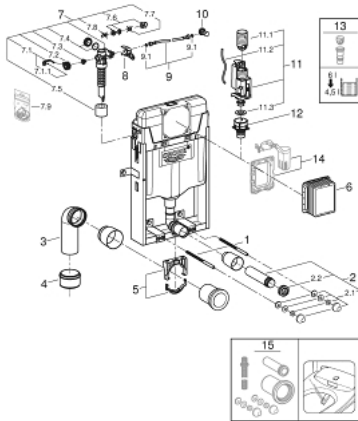

39 165 000 UNISSET ELEMENT FOR WC

SPARE PARTS, September 2014 – now

- 1: Threaded bolt (Spare part-nr. 4276400M)
- 2: WC inlet and outlet connecting set (Spare part-nr. 37311K00)
- 2.1: Basin fastening (Spare part-nr. 43511SH0)
- 2.2: Connector (Spare part-nr. 37119000)
- 3: 4" Outlet Adaptor for Rapid SL (Spare part-nr. 42242000)
- 4: PP-outlet bend Ø 90 mm (Spare part-nr. 42327000)
- 5: Support for outlet bend (Spare part-nr. 42243000)
- 6: Revision shaft

  (Spare part-nr. 66783000)
- 7: Filling valve (Spare part-nr. 37095000)
- 7.1: Lever (Spare part-nr. 43734000)
- 7.1.1: Seal (Spare part-nr. 4377000M)
- 7.2: Valve head (Spare part-nr. 43536000)
- 7.3: Membrane (Spare part-nr. 4375800M)
- 7.4: Screw cap (Spare part-nr. 43735000)
- 7.5: Valve FLOAT, 5 pcs.. (Spare part-nr. 4379100M)
- 7.6: Set of seals (Spare part-nr. 43722000)*
- 8: Support device (Spare part-nr. 42246000)
- 9: Tube (Spare part-nr. 42397000)
- 9.1: Sealing washer (Spare part-nr. 0319100M)
- 10: Angle valve (Spare part-nr. 42343000)
- 11: Dual Flush discharge valve AV1 (Spare part-nr. 42320000)
- 11.1: Extension for overflow pipe (Spare part-nr. 42313000)
- 11.2: Pneumatic hose (Spare part-nr. 42319000)
- 11.3: Seal (Spare part-nr. 42310000)
- 12: Valve seat for GD2 (Spare part-nr. 42315000)
- 13: 4.5 l adapter for GD2 (Spare part-nr. 42333000)*
- 14: Adaptor (Spare part-nr. 38796000)*
- 15: Retrofit kit for shower toilets Sensia Arena and Sensia Pro (Spare part-nr. 40899000)*

* Optional accessories