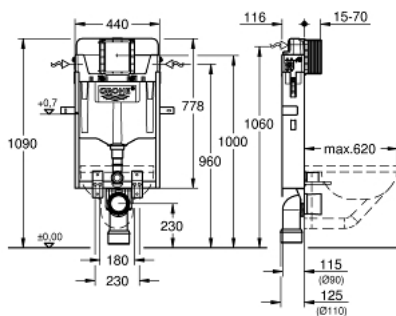

## 39 165 000 UNISET ELEMENT FOR WC

### PRODUCT DESCRIPTION

- 778 x 440 x 116 mm
- for single installation
- 2 WC fixing bolts
- distance of fixing bolts 180/230 mm
- outlet bend Ø 90 mm
- reducer Ø 90/110 mm
- inlet and outlet connecting set
- flushing cistern GD 2, containing following features:
  - adjustment ex factory 6 l and 3 l
  - pneumatic discharge valve offering 3 modes of operation: dual flush or start/stop or single flush
  - water supply from left/right/back or top
  - low noise (group I acc. to German Noise Specification)
  - cistern insulated against condensation
  - ½" angle valve with push fit flexible hose union
  - no tools required for installation of inspection shaft
  - for vertical or horizontal use
- preparation for shower toilets with additional accessory 40 899 000

- for mounting of small flush plates revision shaft 40 911 000 needs to be ordered separately