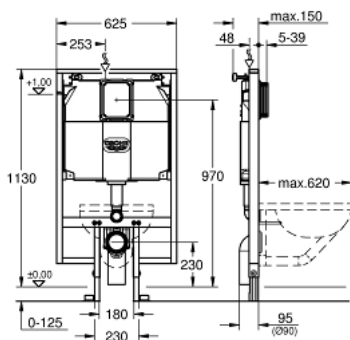

38 994 000 RAPID SL ELEMENT FOR WC WITH FLUSHING CISTERN 80 MM, 1.13 M INSTALLATION HEIGHT

PRODUCT DESCRIPTION

- element width 0.62 m
- for small, narrow bathrooms
- for on-the-wall installations or studed walls
- powder coated steel frame, self-supporting
- for dry-cladding, completely pre-assembled
- with fixed connections
- quick adjustment, lockable
- fixing material
- TÜV approved
- 2 WC fixing bolts
- fixing device for ceramic
- distance of fixing bolts 180/230 mm
- PP outlet bend Ø 90 mm
- depth adjustable
- PP reducer Ø 90/110 mm
- inlet and outlet connecting set
- adjustment ex factory 6 l and 3 l
- pneumatic discharge valve offering 3 modes of operation: dual flush or start/stop or single flush
- water supply from top or back
- low noise (group I acc. to German Noise Specification)
- insulated against condensation
- water supply ½" and push fit flexible hose union
- no tools required for installation of inspection shaft
- for vertical use
- including wall brackets 38 558 00M for on-the-wall installation
- for mounting of small flush plates revision shaft 40 949 000 to be ordered separately