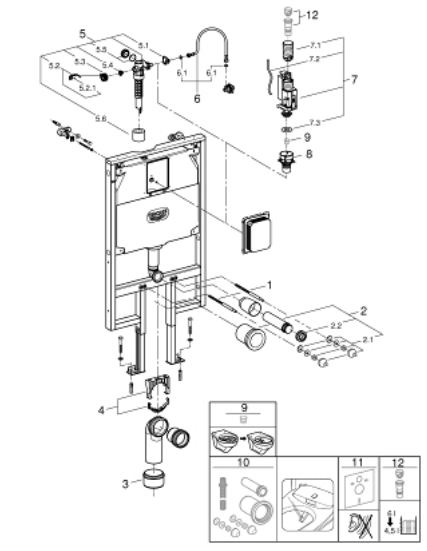

38 994 000 RAPID SL ELEMENT FOR WC WITH FLUSHING CISTERN 80 MM, 1.13 M INSTALLATION HEIGHT

SPARE PARTS, January 2021 – now

1. 1: Threaded bolt (Spare part-nr. 4276400M)
   - 2: WC inlet and outlet connecting set (Spare part-nr. 37311K00)
     - 2.1: Basin fastening (Spare part-nr. 43511SH0)
     - 2.2: Connector (Spare part-nr. 37119000)
   - 3: 4" Outlet Adaptor for Rapid SL (Spare part-nr. 42242000)
   - 4: Distance pipe 3" (Spare part-nr. 42766000)
   - 5: Support for outlet bend (Spare part-nr. 42243000)
   - 6: Filling valve (Spare part-nr. 43991000)
     - 6.1: Valve Support (Spare part-nr. 43995000)
     - 6.2: Lever (Spare part-nr. 43734000)
       - 6.2.1: Seal (Spare part-nr. 4377000M)
     - 6.3: Valve head (Spare part-nr. 43536000)
     - 6.4: Membrane (Spare part-nr. 4375800M)
     - 6.5: Screw cap (Spare part-nr. 43735000)
     - 6.6: Valve FLOAT, 5 pcs.. (Spare part-nr. 4379100M)
   - 7: Tube (Spare part-nr. 42233000)
     - 7.1: Sealing washer (Spare part-nr. 0319100M)
   - 8: Headpart (Spare part-nr. 42385000)
   - 9: Dual Flush discharge valve AV1 (Spare part-nr. 42320000)
     - 9.1: Extension for overflow pipe (Spare part-nr. 42313000)
     - 9.2: Pneumatic hose (Spare part-nr. 42319000)
     - 9.3: Seal (Spare part-nr. 42310000)
   - 10: Valve seat for GD2 (Spare part-nr. 42315000)
   - 11: Set for noise protection (Spare part-nr. 37131000)*
   - 12: Flow restrictor
     - (Spare part-nr. 42300000)*
   - 13: 4.5 l adapter for GD2 (Spare part-nr. 42333000)*
   - 14: Retrofit kit for shower toilets Sensia Arena and Sensia Pro (Spare part-nr. 40899000)*
2. Optional accessories