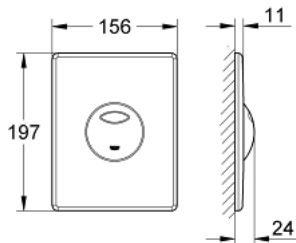

38 862 SH0 SKATE FLUSH PLATE

PRODUCT DESCRIPTION

- Colour: alpine white
- for dual flush
- for pneumatic discharge valve AV1
- vertical and horizontal installation
- 156 x 197 mm
- material: ABS
- GROHE EcoJoy - less water, perfect flow
- for combination with Rapid SL and Uniset with GD 2 cisterns
- for use with Rapid SLX please order shaft 66 791 000 (sold separately)

38 862 SH0 SKATE FLUSH PLATE

SPARE PARTS, January 2006 – now

1: Screw (Spare part-nr. 6636200M)

2: Mounting frame (Spare part-nr. 43207000)

3: Fixing set (Spare part-nr. 4308500M)*

* Optional accessories