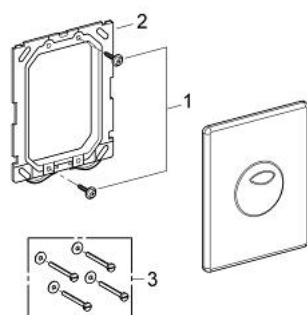

38 862 SH0 SKATE FLUSH PLATE

PRODUCT DESCRIPTION

- Colour: alpine white
- for dual flush
- for pneumatic discharge valve AV1
- vertical and horizontal installation
- 156 x 197 mm
- material: ABS
- GROHE EcoJoy - less water, perfect flow
- for combination with Rapid SL and Uniset with GD 2 cisterns
- for use with Rapid SLX please order shaft 66 791 000 (sold separately)

38 862 SH0 SKATE FLUSH PLATE

SPARE PARTS, January 2006 – now

1: Screw (Spare part-nr. 6636200M)

2: Mounting frame (Spare part-nr. 43207000)

3: Fixing set (Spare part-nr. 4308500M)*

* Optional accessories