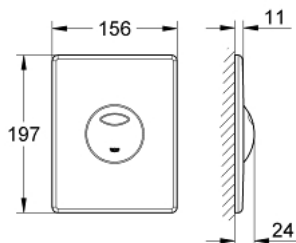

38 862 SD0 SKATE FLUSH PLATE

PRODUCT DESCRIPTION

- Colour: stainless steel
- for dual flush
- for pneumatic discharge valve AV1
- vertical installation
- 156 x 197 mm
- material: stainless steel
- GROHE EcoJoy - less water, perfect flow
- for combination with Rapid SL and Uniset with GD 2 cisterns
- for use with Rapid SLX please order shaft 66 791 000 (sold separately)

38 862 SD0 SKATE FLUSH PLATE

SPARE PARTS, April 2013 – now

- 1: Screw (Spare part-nr. 6636200M)
- 2: Mounting (Spare part-nr. 42269000)
- 3: Fixing set (Spare part-nr. 4308500M)*
- 4: Fixing set (Spare part-nr. 4215800M)*