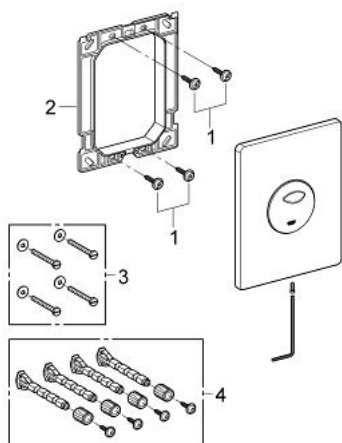

38 862 SD0 SKATE FLUSH PLATE

PRODUCT DESCRIPTION

- Colour: stainless steel
- for dual flush
- for pneumatic discharge valve AV1
- vertical installation
- 156 x 197 mm
- material: stainless steel
- GROHE EcoJoy - less water, perfect flow
- for combination with Rapid SL and Uniset with GD 2 cisterns
- for use with Rapid SLX please order shaft 66 791 000 (sold separately)

38 862 SD0 SKATE FLUSH PLATE

SPARE PARTS, April 2013 – now

- 1: Screw (Spare part-nr. 6636200M)
- 2: Mounting (Spare part-nr. 42269000)
- 3: Fixing set (Spare part-nr. 4308500M)*
- 4: Fixing set (Spare part-nr. 4215800M)*