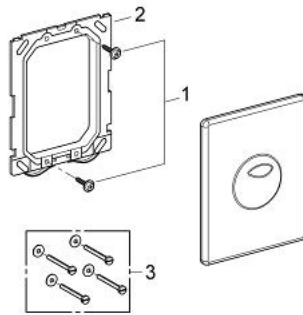

38 862 P00 SKATE FLUSH PLATE

SPARE PARTS, January 2006 – now

1: Screw (Spare part-nr. 6636200M)

2: Mounting frame (Spare part-nr. 43207000)

3: Fixing set (Spare part-nr. 4308500M)*

* Optional accessories