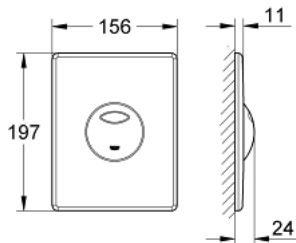

## 38 862 P00 SKATE FLUSH PLATE

### PRODUCT DESCRIPTION

- Colour: matt chrome
- for dual flush
- for pneumatic discharge valve AV1
- vertical and horizontal installation
- 156 x 197 mm
- material: ABS
- GROHE LongLife finish
  
- for combination with Rapid SL and Uniset with GD 2 cisterns
  
- for use with Rapid SLX please order shaft 66 791 000 (sold separately)