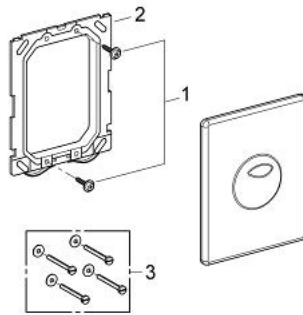

38 862 000 SKATE FLUSH PLATE

SPARE PARTS, January 2006 – now

1: Screw (Spare part-nr. 6636200M)

2: Mounting frame (Spare part-nr. 43207000)

3: Fixing set (Spare part-nr. 4308500M)*

* Optional accessories