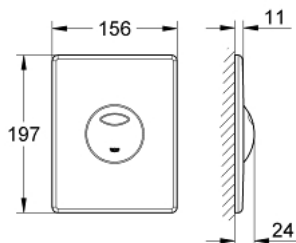

### PRODUCT DESCRIPTION

- Colour: chrome
- for dual flush
- for pneumatic discharge valve AV1
- vertical and horizontal installation
- 156 x 197 mm
- material: ABS
- GROHE LongLife finish
  
- for combination with Rapid SL and Uniset with GD 2 cisterns
  
- for use with Rapid SLX please order shaft 66 791 000 (sold separately)