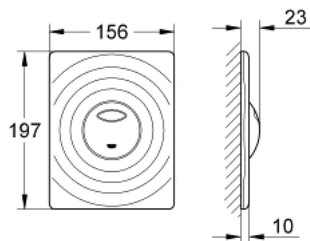

38 861 000 SURF FLUSH PLATE

PRODUCT DESCRIPTION

- Colour: chrome
- for dual flush
- for pneumatic discharge valve AV1
- vertical and horizontal installation
- 156 x 197 mm
- material: ABS
- GROHE LongLife finish
- GROHE EcoJoy - less water, perfect flow

- for combination with Rapid SL and Uniset with GD 2 cisterns

- for use with Rapid SLX please order shaft 66 791 000 (sold separately)

38 861 000 SURF FLUSH PLATE

SPARE PARTS, April 2013 – now

- 1: Screw (Spare part-nr. 6636200M)
- 2: Mounting frame (Spare part-nr. 43207000)
- 3: Fixing set (Spare part-nr. 4308500M)*
- 4: Fixing set (Spare part-nr. 4215800M)*