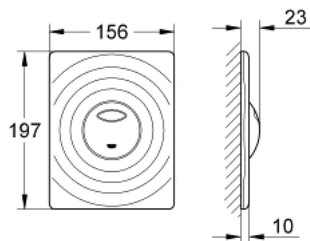

38 861 000 SURF FLUSH PLATE

PRODUCT DESCRIPTION

- Colour: chrome
- for dual flush
- for pneumatic discharge valve AV1
- vertical and horizontal installation
- 156 x 197 mm
- material: ABS
- GROHE LongLife finish

- for combination with Rapid SL and Uniset with GD 2 cisterns

- for use with Rapid SLX please order shaft 66 791 000 (sold separately)

38 861 000 SURF FLUSH PLATE

SPARE PARTS, April 2013 – now

- 1: Screw (Spare part-nr. 6636200M)
- 2: Mounting frame (Spare part-nr. 43207000)
- 3: Fixing set (Spare part-nr. 4308500M)*
- 4: Fixing set (Spare part-nr. 4215800M)*