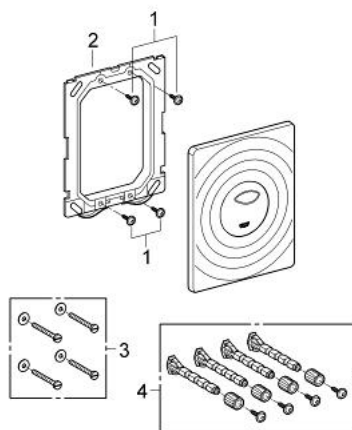

38 861 000 SURF FLUSH PLATE

PRODUCT DESCRIPTION

- Colour: chrome
- for dual flush
- for pneumatic discharge valve AV1
- vertical and horizontal installation
- 156 x 197 mm
- material: ABS
- GROHE LongLife finish

- for combination with Rapid SL and Uniset with GD 2 cisterns

- for use with Rapid SLX please order shaft 66 791 000 (sold separately)

38 861 000 SURF FLUSH PLATE

SPARE PARTS, April 2013 – now

- 1: Screw (Spare part-nr. 6636200M)
- 2: Mounting frame (Spare part-nr. 43207000)
- 3: Fixing set (Spare part-nr. 4308500M)*
- 4: Fixing set (Spare part-nr. 4215800M)*