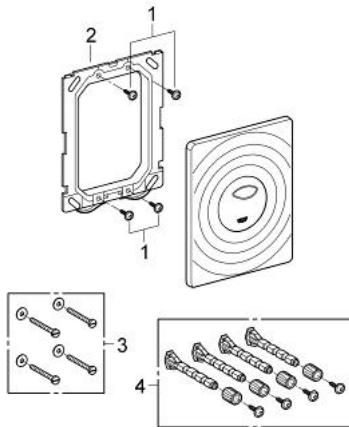

38 861 000 SURF FLUSH PLATE

PRODUCT DESCRIPTION

- Colour: chrome
- for dual flush
- for pneumatic discharge valve AV1
- vertical and horizontal installation
- 156 x 197 mm
- material: ABS
- GROHE LongLife finish
- GROHE EcoJoy - less water, perfect flow

- for combination with Rapid SL and Uniset with GD 2 cisterns

- for use with Rapid SLX please order shaft 66 791 000 (sold separately)

38 861 000 SURF FLUSH PLATE

SPARE PARTS, April 2013 – now

- 1: Screw (Spare part-nr. 6636200M)
- 2: Mounting frame (Spare part-nr. 43207000)
- 3: Fixing set (Spare part-nr. 4308500M)*
- 4: Fixing set (Spare part-nr. 4215800M)*