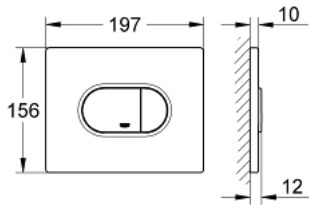

38 858 SH0 ARENA COSMOPOLITAN FLUSH PLATE

PRODUCT DESCRIPTION

- Colour: alpine white
- for dual flush
- for pneumatic discharge valve AV1
- horizontal installation
- 156 x 197 mm
- material: ABS

- for combination with Rapid SL and Uniset with GD 2 cisterns

- for use with Rapid SLX please order shaft 66 791 000 (sold separately)

38 858 SH0 ARENA COSMOPOLITAN FLUSH PLATE

SPARE PARTS, September 2009 – now

1: Top plate with push button (Spare part-nr. 42379SH0)