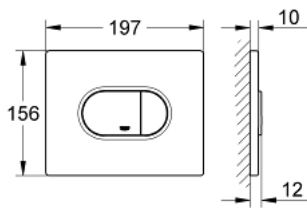

38 858 SH0 ARENA COSMOPOLITAN FLUSH PLATE

PRODUCT DESCRIPTION

- Colour: alpine white
- for dual flush
- for pneumatic discharge valve AV1
- horizontal installation
- 156 x 197 mm
- material: ABS
- GROHE EcoJoy - less water, perfect flow
- for combination with Rapid SL and Uniset with GD 2 cisterns
- for use with Rapid SLX please order shaft 66 791 000 (sold separately)

38 858 SH0 ARENA COSMOPOLITAN FLUSH PLATE

SPARE PARTS, September 2009 – now

1: Top plate with push button (Spare part-nr. 42379SH0)

2: Screw (Spare part-nr. 6636200M)

3: Mounting frame (Spare part-nr. 43207000)