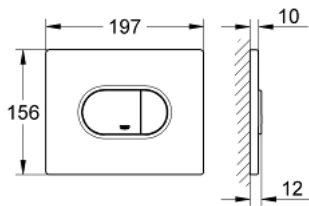

38 858 P00 ARENA COSMOPOLITAN FLUSH PLATE

PRODUCT DESCRIPTION

- Colour: matt chrome
- for dual flush
- for pneumatic discharge valve AV1
- horizontal installation
- 156 x 197 mm
- material: ABS
- GROHE LongLife finish

- for combination with Rapid SL and Uniset with GD 2 cisterns

- for use with Rapid SLX please order shaft 66 791 000 (sold separately)

38 858 P00 ARENA COSMOPOLITAN FLUSH PLATE

SPARE PARTS, September 2009 – now