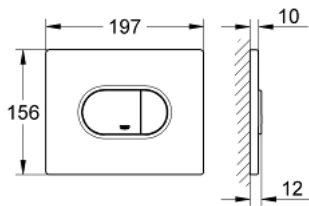

38 858 P00 ARENA COSMOPOLITAN FLUSH PLATE

PRODUCT DESCRIPTION

- Colour: matt chrome
- for dual flush
- for pneumatic discharge valve AV1
- horizontal installation
- 156 x 197 mm
- material: ABS
- GROHE LongLife finish
- GROHE EcoJoy - less water, perfect flow

- for combination with Rapid SL and Uniset with GD 2 cisterns

- for use with Rapid SLX please order shaft 66 791 000 (sold separately)

38 858 P00 ARENA COSMOPOLITAN FLUSH PLATE

SPARE PARTS, September 2009 – now