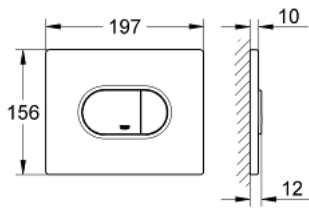

### PRODUCT DESCRIPTION

- Colour: chrome
- for dual flush
- for pneumatic discharge valve AV1
- horizontal installation
- 156 x 197 mm
- material: ABS
- GROHE LongLife finish
- GROHE EcoJoy - less water, perfect flow
  
- for combination with Rapid SL and Uniset with GD 2 cisterns
  
- for use with Rapid SLX please order shaft 66 791 000 (sold separately)

## 38 858 000 ARENA COSMOPOLITAN FLUSH PLATE

**SPARE PARTS**, September 2009 – now

1: Top plate with push button (Spare part-nr. 42379000)

2: Screw (Spare part-nr. 6636200M)

3: Mounting frame (Spare part-nr. 43207000)