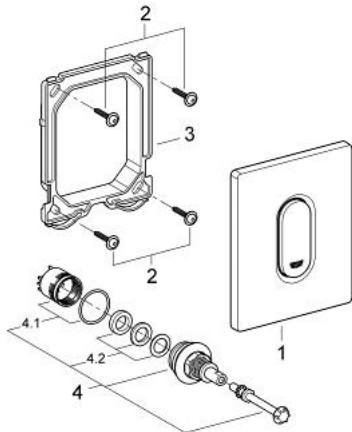

## 38 857 P00 ARENA COSMOPOLITAN ACTUATION PLATE

### PRODUCT DESCRIPTION

- Colour: matt chrome
- manual activation for urinal
- set for final installation
- for Rapido U or Rapido UMB
- 116 x 144 mm
- mechanical functional cartridge
- flow pressure min 0.5 bar
- operating pressure max 6 bar
- 1.0 - 6.0 adjustable
- low noise (group II according to German noise specification)
- GROHE LongLife finish

### SPARE PARTS, March 2012 – now

- 1: Top plate with push button (Spare part-nr. 42380P00)
- 2: Screw (Spare part-nr. 6636200M)
- 3: Mounting frame (Spare part-nr. 66845000)
- 4: Cartridge (Spare part-nr. 42354000)
- 4.1: Seal kit (Spare part-nr. 4271500M)
- 4.2: Rings (Spare part-nr. 4282000M)