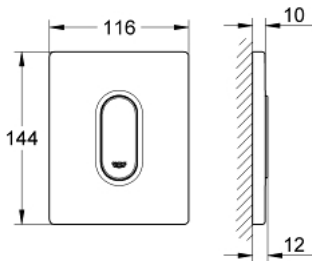

## 38 857 P00 ARENA COSMOPOLITAN ACTUATION PLATE

### PRODUCT DESCRIPTION

- Colour: matt chrome
- manual activation for urinal
- set for final installation
- for Rapido U or Rapido UMB
- 116 x 144 mm
- mechanical functional cartridge
- flow pressure min 0.5 bar
- operating pressure max 6 bar
- 1.0 - 6.0 adjustable
- low noise (group II according to German noise specification)
- GROHE LongLife finish

### SPARE PARTS, March 2012 – now

- 1: Top plate with push button (Spare part-nr. 42380P00)
- 2: Screw (Spare part-nr. 6636200M)
- 3: Mounting frame (Spare part-nr. 66845000)
- 4: Cartridge (Spare part-nr. 42354000)
- 4.1: Seal kit (Spare part-nr. 4271500M)
- 4.2: Rings (Spare part-nr. 4282000M)