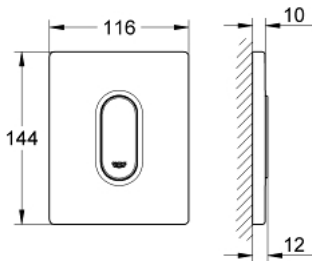

38 857 000 ARENA COSMOPOLITAN ACTUATION PLATE

PRODUCT DESCRIPTION

- Colour: chrome
- manual activation for urinal
- set for final installation
- for Rapido U or Rapido UMB
- 116 x 144 mm
- mechanical functional cartridge
- flow pressure min 0.5 bar
- operating pressure max 6 bar
- 1.0 - 6.0 adjustable
- GROHE LongLife finish

38 857 000 ARENA COSMOPOLITAN ACTUATION PLATE

SPARE PARTS, March 2012 – now

- 1: Top plate with push button (Spare part-nr. 42380000)
- 2: Screw (Spare part-nr. 6636200M)
- 3: Mounting frame (Spare part-nr. 66845000)
- 4: Cartridge (Spare part-nr. 42354000)
- 4.1: Seal kit (Spare part-nr. 4271500M)
- 4.2: Rings (Spare part-nr. 4282000M)