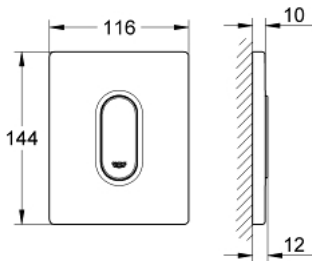

### PRODUCT DESCRIPTION

- Colour: chrome
- manual activation for urinal
- set for final installation
- for Rapido U or Rapido UMB
- 116 x 144 mm
- mechanical functional cartridge
- flow pressure min 0.5 bar
- operating pressure max 6 bar
- 1.0 - 6.0 adjustable
- GROHE LongLife finish

### SPARE PARTS, March 2012 – now

- 1: Top plate with push button (Spare part-nr. 42380000)
- 2: Screw (Spare part-nr. 6636200M)
- 3: Mounting frame (Spare part-nr. 66845000)
- 4: Cartridge (Spare part-nr. 42354000)
- 4.1: Seal kit (Spare part-nr. 4271500M)
- 4.2: Rings (Spare part-nr. 4282000M)