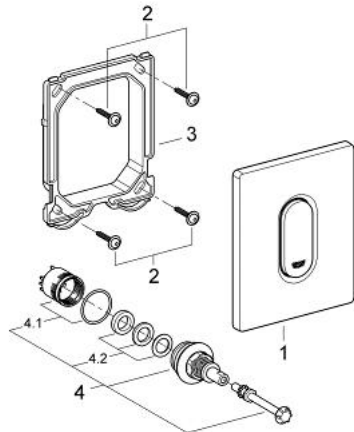

### PRODUCT DESCRIPTION

- Colour: chrome
- manual activation for urinal
- set for final installation
- for Rapido U or Rapido UMB
- 116 x 144 mm
- mechanical functional cartridge
- flow pressure min 0.5 bar
- operating pressure max 6 bar
- 1.0 - 6.0 adjustable
- GROHE LongLife finish

### SPARE PARTS, March 2012 – now

- 1: Top plate with push button (Spare part-nr. 42380000)
- 2: Screw (Spare part-nr. 6636200M)
- 3: Mounting frame (Spare part-nr. 66845000)
- 4: Cartridge (Spare part-nr. 42354000)
- 4.1: Seal kit (Spare part-nr. 4271500M)
- 4.2: Rings (Spare part-nr. 4282000M)