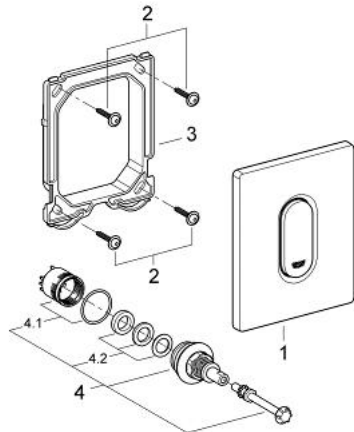

38 857 000 ARENA COSMOPOLITAN ACTUATION PLATE

PRODUCT DESCRIPTION

- Colour: chrome
- manual activation for urinal
- set for final installation
- for Rapido U or Rapido UMB
- 116 x 144 mm
- mechanical functional cartridge
- flow pressure min 0.5 bar
- operating pressure max 6 bar
- 1.0 - 6.0 adjustable
- GROHE LongLife finish

38 857 000 ARENA COSMOPOLITAN ACTUATION PLATE

SPARE PARTS, March 2012 – now

- 1: Top plate with push button (Spare part-nr. 42380000)
- 2: Screw (Spare part-nr. 6636200M)
- 3: Mounting frame (Spare part-nr. 66845000)
- 4: Cartridge (Spare part-nr. 42354000)
- 4.1: Seal kit (Spare part-nr. 4271500M)
- 4.2: Rings (Spare part-nr. 4282000M)