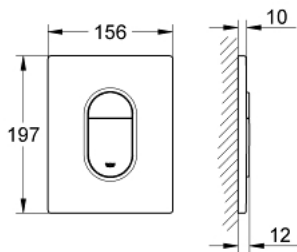

38 844 SH0 ARENA COSMOPOLITAN FLUSH PLATE

PRODUCT DESCRIPTION

- Colour: alpine white
- for dual flush
- for pneumatic discharge valve AV1
- vertical installation
- 156 x 197 mm
- material: ABS
- GROHE LongLife finish

- for combination with Rapid SL and Uniset with GD 2 cisterns

- for use with Rapid SLX please order shaft 66 791 000 (sold separately)

38 844 SH0 ARENA COSMOPOLITAN FLUSH PLATE

SPARE PARTS, September 2009 – now

1: Top plate with push button (Spare part-nr. 42378SH0)

2: Screw (Spare part-nr. 6636200M)

3: Mounting frame (Spare part-nr. 43207000)

4: Fixing set (Spare part-nr. 4308500M)*

* Optional accessories