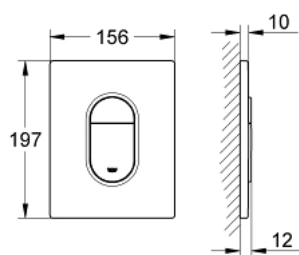

38 844 SH0 ARENA COSMOPOLITAN FLUSH PLATE

PRODUCT DESCRIPTION

- Colour: alpine white
- for dual flush
- for pneumatic discharge valve AV1
- vertical installation
- 156 x 197 mm
- material: ABS
- GROHE LongLife finish
- GROHE EcoJoy - less water, perfect flow

- for combination with Rapid SL and Uniset with GD 2 cisterns

- for use with Rapid SLX please order shaft 66 791 000 (sold separately)

38 844 SH0 ARENA COSMOPOLITAN FLUSH PLATE

SPARE PARTS, September 2009 – now

1: Top plate with push button (Spare part-nr. 42378SH0)

2: Screw (Spare part-nr. 6636200M)

3: Mounting frame (Spare part-nr. 43207000)

4: Fixing set (Spare part-nr. 4308500M)*

* Optional accessories