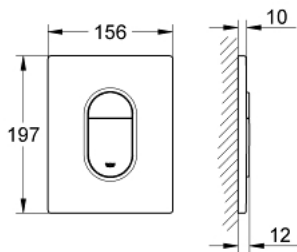

38 844 P00 ARENA COSMOPOLITAN FLUSH PLATE

PRODUCT DESCRIPTION

- Colour: matt chrome
- for dual flush
- for pneumatic discharge valve AV1
- vertical installation
- 156 x 197 mm
- material: ABS
- GROHE LongLife finish
- GROHE EcoJoy - less water, perfect flow

- for combination with Rapid SL and Uniset with GD 2 cisterns

- for use with Rapid SLX please order shaft 66 791 000 (sold separately)

38 844 P00 ARENA COSMOPOLITAN FLUSH PLATE

SPARE PARTS, September 2009 – now

1: Top plate with push button (Spare part-nr. 42378P00)

2: Screw (Spare part-nr. 6636200M)

3: Mounting frame (Spare part-nr. 43207000)

4: Fixing set (Spare part-nr. 4308500M)*

* Optional accessories