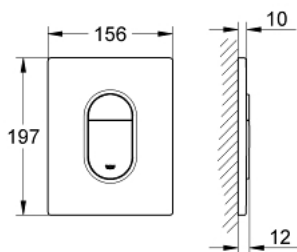

38 844 P00 ARENA COSMOPOLITAN FLUSH PLATE

PRODUCT DESCRIPTION

- Colour: matt chrome
- for dual flush
- for pneumatic discharge valve AV1
- vertical installation
- 156 x 197 mm
- material: ABS
- GROHE LongLife finish

- for combination with Rapid SL and Uniset with GD 2 cisterns

- for use with Rapid SLX please order shaft 66 791 000 (sold separately)

38 844 P00 ARENA COSMOPOLITAN FLUSH PLATE

SPARE PARTS, September 2009 – now

1: Top plate with push button (Spare part-nr. 42378P00)

2: Screw (Spare part-nr. 6636200M)

3: Mounting frame (Spare part-nr. 43207000)

4: Fixing set (Spare part-nr. 4308500M)*

* Optional accessories