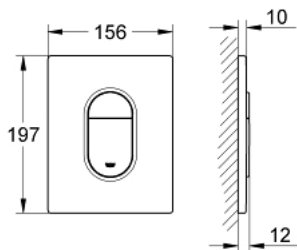

### PRODUCT DESCRIPTION

- Colour: chrome
- for dual flush
- for pneumatic discharge valve AV1
- vertical installation
- 156 x 197 mm
- material: ABS
- GROHE EcoJoy - less water, perfect flow
- GROHE LongLife finish
- for combination with Rapid SL and Uniset with GD 2 cisterns
- for use with Rapid SLX please order shaft 66 791 000 (sold separately)

## 38 844 000 ARENA COSMOPOLITAN FLUSH PLATE

**SPARE PARTS**, September 2009 – now

1: Top plate with push button (Spare part-nr. 42378000)

2: Screw (Spare part-nr. 6636200M)

3: Mounting frame (Spare part-nr. 43207000)