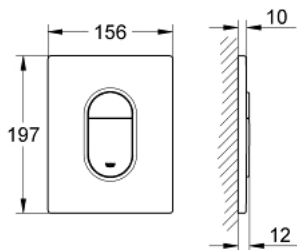

38 844 000 ARENA COSMOPOLITAN FLUSH PLATE

PRODUCT DESCRIPTION

- Colour: chrome
- for dual flush
- for pneumatic discharge valve AV1
- vertical installation
- 156 x 197 mm
- material: ABS
- GROHE LongLife finish

- for combination with Rapid SL and Uniset with GD 2 cisterns

- for use with Rapid SLX please order shaft 66 791 000 (sold separately)

38 844 000 ARENA COSMOPOLITAN FLUSH PLATE

SPARE PARTS, September 2009 – now

1: Top plate with push button (Spare part-nr. 42378000)

2: Screw (Spare part-nr. 6636200M)

3: Mounting frame (Spare part-nr. 43207000)

4: Fixing set (Spare part-nr. 4308500M)*

* Optional accessories