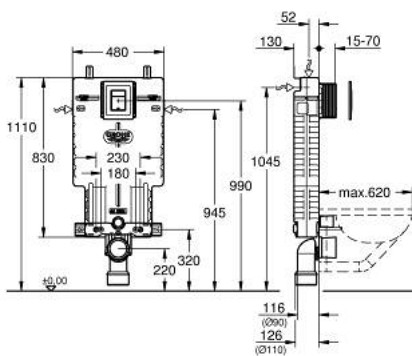

38 825 000 UNISSET 2-IN-1 SET FOR WC

PRODUCT DESCRIPTION

- Colour: chrome
- with flushing cistern GD 2
- Uniset element for WC (38 643 001)
- Skate Cosmopolitan flush plate, chrome (38 732 000)

38 825 000 UNISSET 2-IN-1 SET FOR WC

SPARE PARTS, October 2017 – now

- 1: Threaded bolt (Spare part-nr. 4276400M)
 - 2: WC inlet and outlet connecting set (Spare part-nr. 37311K00)
 - 2.1: Basin fastening (Spare part-nr. 43511SH0)
 - 2.2: Connector (Spare part-nr. 37119000)
 - 3: PP-outlet bend Ø 90 mm (Spare part-nr. 42327000)
 - 4: 4" Outlet Adaptor for Rapid SL (Spare part-nr. 42242000)
 - 5: Support for outlet bend (Spare part-nr. 42243000)
 - 6: Revision shaft

(Spare part-nr. 66783000)
 - 7: Filling valve (Spare part-nr. 37095000)
 - 7.1: Lever (Spare part-nr. 43734000)
 - 7.1.1: Seal (Spare part-nr. 4377000M)
 - 7.2: Valve head (Spare part-nr. 43536000)
 - 7.3: Membrane (Spare part-nr. 4375800M)
 - 7.4: Screw cap (Spare part-nr. 43735000)
 - 7.5: Valve FLOAT, 5 pcs.. (Spare part-nr. 4379100M)
 - 7.6: Set of seals (Spare part-nr. 43722000)*
 - 8: Support device (Spare part-nr. 42246000)
 - 9: Tube (Spare part-nr. 42233000)
 - 9.1: Sealing washer (Spare part-nr. 0319100M)
 - 10: Dual Flush discharge valve AV1 (Spare part-nr. 42320000)
 - 10.1: Extension for overflow pipe (Spare part-nr. 42313000)
 - 10.2: Pneumatic hose (Spare part-nr. 42319000)
 - 10.3: Seal (Spare part-nr. 42310000)
 - 11: Valve seat for GD2 (Spare part-nr. 42315000)
 - 12: Top plate with push button (Spare part-nr. 42371000)
 - 13: Screw (Spare part-nr. 6636200M)
 - 14: Mounting frame (Spare part-nr. 43207000)
 - 15: Adaptor (Spare part-nr. 38796000)*
 - 16: 4.5 l adapter for GD2 (Spare part-nr. 42333000)*
 - 17: Support feet (Spare part-nr. 37304000)*
 - 18: Retrofit kit for shower toilets Sensia Arena and Sensia Pro (Spare part-nr. 4 0899000)*
- * Optional accessories