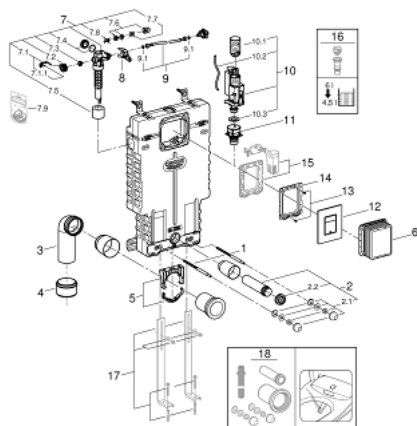

38 825 000 UNISSET 2-IN-1 SET FOR WC

PRODUCT DESCRIPTION

- Colour: chrome
- with flushing cistern GD 2
- Uniset element for WC (38 643 001)
- Skate Cosmopolitan flush plate, chrome (38 732 000)

38 825 000 UNISSET 2-IN-1 SET FOR WC

SPARE PARTS, October 2017 – now

- 1: Threaded bolt (Spare part-nr. 4276400M)
 - 2: WC inlet and outlet connecting set (Spare part-nr. 37311K00)
 - 2.1: Basin fastening (Spare part-nr. 43511SH0)
 - 2.2: Connector (Spare part-nr. 37119000)
 - 3: PP-outlet bend Ø 90 mm (Spare part-nr. 42327000)
 - 4: 4" Outlet Adaptor for Rapid SL (Spare part-nr. 42242000)
 - 5: Support for outlet bend (Spare part-nr. 42243000)
 - 6: Revision shaft

(Spare part-nr. 66783000)
 - 7: Filling valve (Spare part-nr. 37095000)
 - 7.1: Lever (Spare part-nr. 43734000)
 - 7.1.1: Seal (Spare part-nr. 4377000M)
 - 7.2: Valve head (Spare part-nr. 43536000)
 - 7.3: Membrane (Spare part-nr. 4375800M)
 - 7.4: Screw cap (Spare part-nr. 43735000)
 - 7.5: Valve FLOAT, 5 pcs.. (Spare part-nr. 4379100M)
 - 7.6: Set of seals (Spare part-nr. 43722000)*
 - 8: Support device (Spare part-nr. 42246000)
 - 9: Tube (Spare part-nr. 42233000)
 - 9.1: Sealing washer (Spare part-nr. 0319100M)
 - 10: Dual Flush discharge valve AV1 (Spare part-nr. 42320000)
 - 10.1: Extension for overflow pipe (Spare part-nr. 42313000)
 - 10.2: Pneumatic hose (Spare part-nr. 42319000)
 - 10.3: Seal (Spare part-nr. 42310000)
 - 11: Valve seat for GD2 (Spare part-nr. 42315000)
 - 12: Top plate with push button (Spare part-nr. 42371000)
 - 13: Screw (Spare part-nr. 6636200M)
 - 14: Mounting frame (Spare part-nr. 43207000)
 - 15: Adaptor (Spare part-nr. 38796000)*
 - 16: 4.5 l adapter for GD2 (Spare part-nr. 42333000)*
 - 17: Support feet (Spare part-nr. 37304000)*
 - 18: Retrofit kit for shower toilets Sensia Arena and Sensia Pro (Spare part-nr. 4 0899000)*
- * Optional accessories