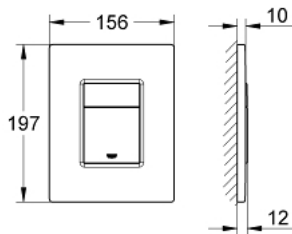

38 821 000 SKATE COSMOPOLITAN FLUSH PLATE

PRODUCT DESCRIPTION

- Colour: chrome
 - for dual flush
 - vandal-proof
 - for pneumatic discharge valve AV1
 - vertical installation
 - 156 x 197 mm
 - material: chrome plated brass
 - GROHE LongLife finish
 - GROHE EcoJoy - less water, perfect flow
-
- for combination with Rapid SL and Uniset with GD 2 cisterns
-
- for use with Rapid SLX please order shaft 66 791 000 (sold separately)

38 821 000 SKATE COSMOPOLITAN FLUSH PLATE

SPARE PARTS, January 2009 – now

1: Top plate with push button (Spare part-nr. 42371000)

2: Screw (Spare part-nr. 6636200M)

3: Mounting (Spare part-nr. 42269000)

4: Fixing set (Spare part-nr. 4308500M)*