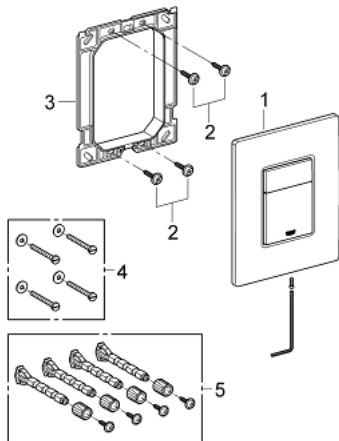

38 821 000 SKATE COSMOPOLITAN FLUSH PLATE

PRODUCT DESCRIPTION

- Colour: chrome
 - for dual flush
 - vandal-proof
 - for pneumatic discharge valve AV1
 - vertical installation
 - 156 x 197 mm
 - material: chrome plated brass
 - GROHE LongLife finish
 - GROHE EcoJoy - less water, perfect flow
-
- for combination with Rapid SL and Uniset with GD 2 cisterns
-
- for use with Rapid SLX please order shaft 66 791 000 (sold separately)

38 821 000 SKATE COSMOPOLITAN FLUSH PLATE

SPARE PARTS, January 2009 – now

1: Top plate with push button (Spare part-nr. 42371000)

2: Screw (Spare part-nr. 6636200M)

3: Mounting (Spare part-nr. 42269000)

4: Fixing set (Spare part-nr. 4308500M)*

5: Fixing set (Spare part-nr. 4215800M)*

* Optional accessories