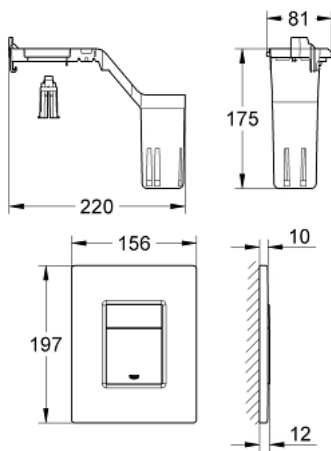

38 805 000 SKATE COSMOPOLITAN SET FRESH FLUSH PLATE

PRODUCT DESCRIPTION

- Colour: chrome
 - for dual flush
 - with GROHE Fresh
 - fixing frame with opening function
 - with box for support of aromatic tabs
 - for chlorine-free tabs only
 - for pneumatic discharge valve AV1
 - vertical and horizontal installation
 - 156 x 197 mm
 - material: ABS
 - GROHE LongLife finish
 - GROHE EcoJoy - less water, perfect flow
-
- for combination with Rapid SL and Uniset with GD 2 cisterns
-
- for use with Rapid SLX please order shaft 66 791 000 (sold separately)

38 805 000 SKATE COSMOPOLITAN SET FRESH FLUSH PLATE

SPARE PARTS, September 2008 – now

- 1: Mounting frame (Spare part-nr. 42358000)
- 1.1: Screw (Spare part-nr. 6636200M)
- 2: Top plate with push button (Spare part-nr. 42371000)
- 3: Fixing set (Spare part-nr. 4308500M)*