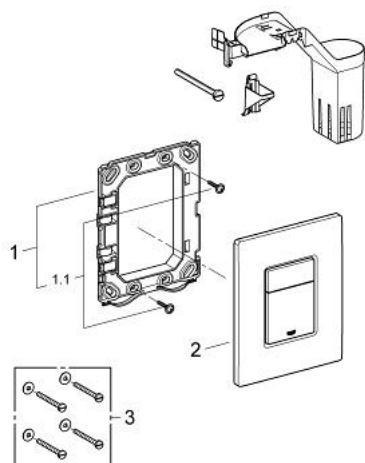

38 805 000 SKATE COSMOPOLITAN SET FRESH FLUSH PLATE

PRODUCT DESCRIPTION

- Colour: chrome
 - for dual flush
 - with GROHE Fresh
 - fixing frame with opening function
 - with box for support of aromatic tabs
 - for chlorine-free tabs only
 - for pneumatic discharge valve AV1
 - vertical and horizontal installation
 - 156 x 197 mm
 - material: ABS
 - GROHE LongLife finish
 - GROHE EcoJoy - less water, perfect flow
-
- for combination with Rapid SL and Uniset with GD 2 cisterns
-
- for use with Rapid SLX please order shaft 66 791 000 (sold separately)

38 805 000 SKATE COSMOPOLITAN SET FRESH FLUSH PLATE

SPARE PARTS, September 2008 – now

- 1: Mounting frame (Spare part-nr. 42358000)
- 1.1: Screw (Spare part-nr. 6636200M)
- 2: Top plate with push button (Spare part-nr. 42371000)
- 3: Fixing set (Spare part-nr. 4308500M)*