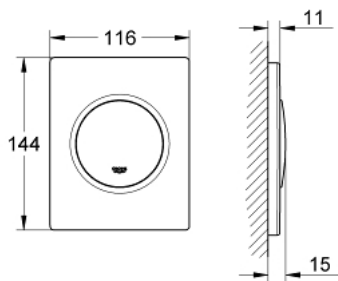

38 804 P00 NOVA COSMOPOLITAN ACTUATION PLATE

PRODUCT DESCRIPTION

- Colour: matt chrome
- manual activation for urinal
- set for final installation
- 116 x 144 mm
- mechanical functional cartridge
- flow pressure min 0.5 bar
- operating pressure max 6 bar
- 1.0 - 6.0 adjustable
- low noise (group II according to German noise specification)
- GROHE LongLife finish

38 804 P00 NOVA COSMOPOLITAN ACTUATION PLATE

SPARE PARTS, August 2012 – now

- 1: Screw (Spare part-nr. 6636200M)
- 2: Mounting frame (Spare part-nr. 66845000)
- 3: Spring, 5 pcs. (Spare part-nr. 4309700M)
- 4: Cartridge (Spare part-nr. 42354000)
- 4.1: Seal kit (Spare part-nr. 4271500M)
- 4.2: Rings (Spare part-nr. 4282000M)