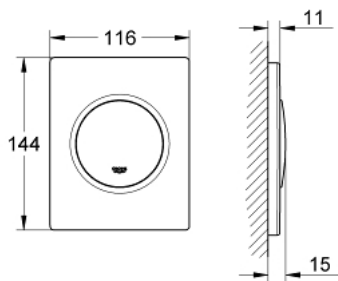

38 804 000 NOVA COSMOPOLITAN ACTUATION PLATE

PRODUCT DESCRIPTION

- Colour: chrome
- manual activation for urinal
- set for final installation
- for Rapido U or Rapido UMB
- 116 x 144 mm
- mechanical functional cartridge
- flow pressure min 0.5 bar
- operating pressure max 6 bar
- 1.0 - 6.0 adjustable
- GROHE LongLife finish

38 804 000 NOVA COSMOPOLITAN ACTUATION PLATE

SPARE PARTS, August 2012 – now

- 1: Screw (Spare part-nr. 6636200M)
- 2: Mounting frame (Spare part-nr. 66845000)
- 3: Spring, 5 pcs. (Spare part-nr. 4309700M)
- 4: Cartridge (Spare part-nr. 42354000)
- 4.1: Seal kit (Spare part-nr. 4271500M)
- 4.2: Rings (Spare part-nr. 4282000M)