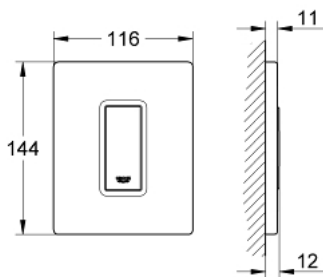

38 784 SH0 SKATE COSMOPOLITAN ACTUATION PLATE

PRODUCT DESCRIPTION

- Colour: alpine white
- manual activation for urinal
- set for final installation
- for Rapido U or Rapido UMB
- 116 x 144 mm
- mechanical functional cartridge
- flow pressure min 0.5 bar
- operating pressure max 6 bar
- 1.0 - 6.0 adjustable
- low noise (group II according to German noise specification)

38 784 SH0 SKATE COSMOPOLITAN ACTUATION PLATE

SPARE PARTS, March 2012 – now

- 1: Top plate with push button (Spare part-nr. 42377SH0)
- 2: Screw (Spare part-nr. 6636200M)
- 3: Mounting frame (Spare part-nr. 66845000)
- 4: Cartridge (Spare part-nr. 42354000)
- 4.1: Seal kit (Spare part-nr. 4271500M)
- 4.2: Rings (Spare part-nr. 4282000M)