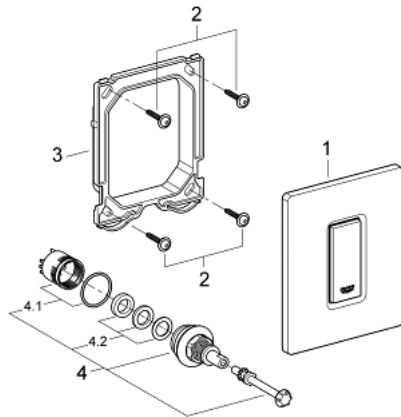

38 784 SH0 SKATE COSMOPOLITAN ACTUATION PLATE

PRODUCT DESCRIPTION

- Colour: alpine white
- manual activation for urinal
- set for final installation
- for Rapido U or Rapido UMB
- 116 x 144 mm
- mechanical functional cartridge
- flow pressure min 0.5 bar
- operating pressure max 6 bar
- 1.0 - 6.0 adjustable
- low noise (group II according to German noise specification)

38 784 SH0 SKATE COSMOPOLITAN ACTUATION PLATE

SPARE PARTS, March 2012 – now

- 1: Top plate with push button (Spare part-nr. 42377SH0)
- 2: Screw (Spare part-nr. 6636200M)
- 3: Mounting frame (Spare part-nr. 66845000)
- 4: Cartridge (Spare part-nr. 42354000)
- 4.1: Seal kit (Spare part-nr. 4271500M)
- 4.2: Rings (Spare part-nr. 4282000M)