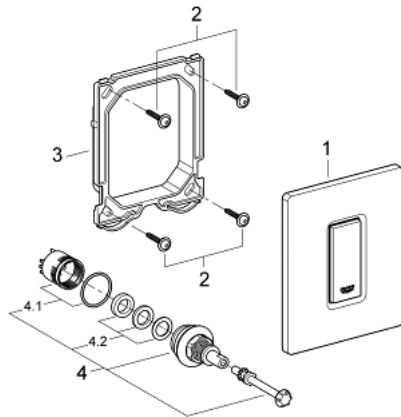

38 784 P00 SKATE COSMOPOLITAN ACTUATION PLATE

PRODUCT DESCRIPTION

- Colour: matt chrome
- manual activation for urinal
- set for final installation
- for Rapido U or Rapido UMB
- 116 x 144 mm
- mechanical functional cartridge
- flow pressure min 0.5 bar
- operating pressure max 6 bar
- 1.0 - 6.0 adjustable
- low noise (group II according to German noise specification)
- GROHE LongLife finish

38 784 P00 SKATE COSMOPOLITAN ACTUATION PLATE

SPARE PARTS, March 2012 – now

- 1: Top plate with push button (Spare part-nr. 42377P00)
- 2: Screw (Spare part-nr. 6636200M)
- 3: Mounting frame (Spare part-nr. 66845000)
- 4: Cartridge (Spare part-nr. 42354000)
- 4.1: Seal kit (Spare part-nr. 4271500M)
- 4.2: Rings (Spare part-nr. 4282000M)