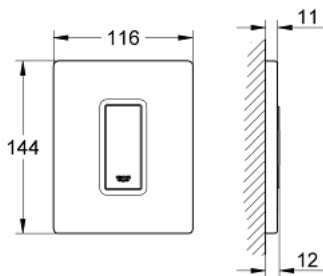

38 784 P00 SKATE COSMOPOLITAN ACTUATION PLATE

PRODUCT DESCRIPTION

- Colour: matt chrome
- manual activation for urinal
- set for final installation
- for Rapido U or Rapido UMB
- 116 x 144 mm
- mechanical functional cartridge
- flow pressure min 0.5 bar
- operating pressure max 6 bar
- 1.0 - 6.0 adjustable
- low noise (group II according to German noise specification)
- GROHE LongLife finish

38 784 P00 SKATE COSMOPOLITAN ACTUATION PLATE

SPARE PARTS, March 2012 – now

- 1: Top plate with push button (Spare part-nr. 42377P00)
- 2: Screw (Spare part-nr. 6636200M)
- 3: Mounting frame (Spare part-nr. 66845000)
- 4: Cartridge (Spare part-nr. 42354000)
- 4.1: Seal kit (Spare part-nr. 4271500M)
- 4.2: Rings (Spare part-nr. 4282000M)