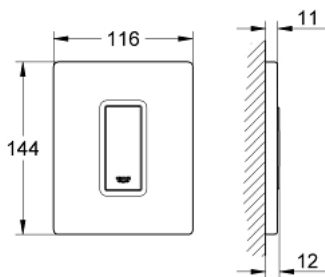

38 784 000 SKATE COSMOPOLITAN ACTUATION PLATE

PRODUCT DESCRIPTION

- Colour: chrome
- manual activation for urinal
- set for final installation
- for Rapido U or Rapido UMB
- 116 x 144 mm
- mechanical functional cartridge
- flow pressure min 0.5 bar
- operating pressure max 6 bar
- 1.0 - 6.0 adjustable
- GROHE LongLife finish

38 784 000 SKATE COSMOPOLITAN ACTUATION PLATE

SPARE PARTS, March 2012 – now

- 1: Top plate with push button (Spare part-nr. 42377000)
- 2: Screw (Spare part-nr. 6636200M)
- 3: Mounting frame (Spare part-nr. 66845000)
- 4: Cartridge (Spare part-nr. 42354000)
- 4.1: Seal kit (Spare part-nr. 4271500M)
- 4.2: Rings (Spare part-nr. 4282000M)