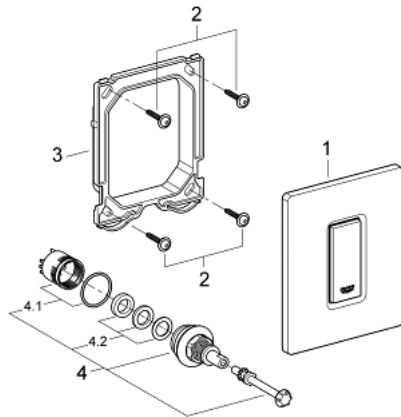

38 784 000 SKATE COSMOPOLITAN ACTUATION PLATE

PRODUCT DESCRIPTION

- Colour: chrome
- manual activation for urinal
- set for final installation
- for Rapido U or Rapido UMB
- 116 x 144 mm
- mechanical functional cartridge
- flow pressure min 0.5 bar
- operating pressure max 6 bar
- 1.0 - 6.0 adjustable
- GROHE LongLife finish

38 784 000 SKATE COSMOPOLITAN ACTUATION PLATE

SPARE PARTS, March 2012 – now

- 1: Top plate with push button (Spare part-nr. 42377000)
- 2: Screw (Spare part-nr. 6636200M)
- 3: Mounting frame (Spare part-nr. 66845000)
- 4: Cartridge (Spare part-nr. 42354000)
- 4.1: Seal kit (Spare part-nr. 4271500M)
- 4.2: Rings (Spare part-nr. 4282000M)