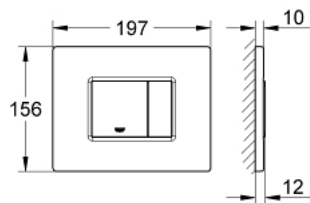

## 38 776 SD0 SKATE COSMOPOLITAN FLUSH PLATE, STAINLESS STEEL

### PRODUCT DESCRIPTION

- Colour: stainless steel
- for dual flush
- for pneumatic discharge valve
- horizontal installation
- 156 x 197 mm
- plastic fixing frame
- not suitable for GROHE Fresh
- GROHE EcoJoy - less water, perfect flow
  
- for combination with Rapid SL and Uniset with GD 2 cisterns
  
- for use with Rapid SLX please order shaft 66 791 000 (sold separately)