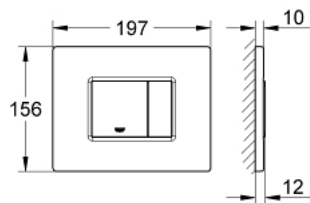

38 776 SD0 SKATE COSMOPOLITAN FLUSH PLATE, STAINLESS STEEL

PRODUCT DESCRIPTION

- Colour: stainless steel
- for dual flush
- for pneumatic discharge valve
- horizontal installation
- 156 x 197 mm
- plastic fixing frame
- not suitable for GROHE Fresh
- for combination with Rapid SL and Uniset with GD 2 cisterns
- for use with Rapid SLX please order shaft 66 791 000 (sold separately)

38 776 SD0 **SKATE COSMOPOLITAN FLUSH PLATE, STAINLESS STEEL**

SPARE PARTS, January 2008 – now

1: Top plate with push button (Spare part-nr. 42374SD0)

2: Screw (Spare part-nr. 6636200M)

3: Mounting (Spare part-nr. 42269000)