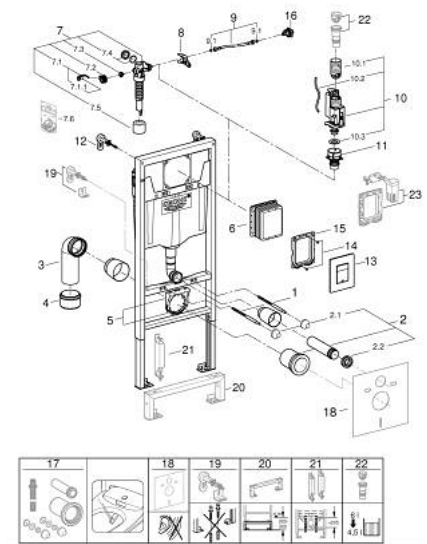

## 38 772 00F **RAPID SL 3-IN-1 SET FOR WC, 1.13 M INSTALLATION HEIGHT**

### PRODUCT DESCRIPTION

- Colour: chrome
- with flushing cistern GD 2
- Rapid SL element for WC (38 528 001)
- Skate Cosmopolitan flush plate, chrome (38 732 000)
- wall brackets (38 558 00M)