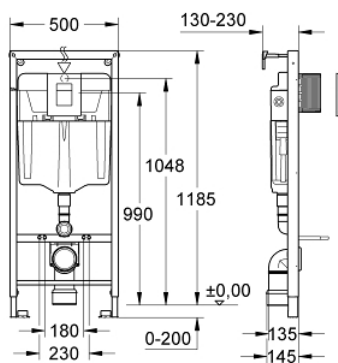

## 38 772 00F **RAPID SL 3-IN-1 SET FOR WC, 1.13 M INSTALLATION HEIGHT**

### PRODUCT DESCRIPTION

- Colour: chrome
- with flushing cistern GD 2
- Rapid SL element for WC (38 528 001)
- Skate Cosmopolitan flush plate, chrome (38 732 000)
- wall brackets (38 558 00M)